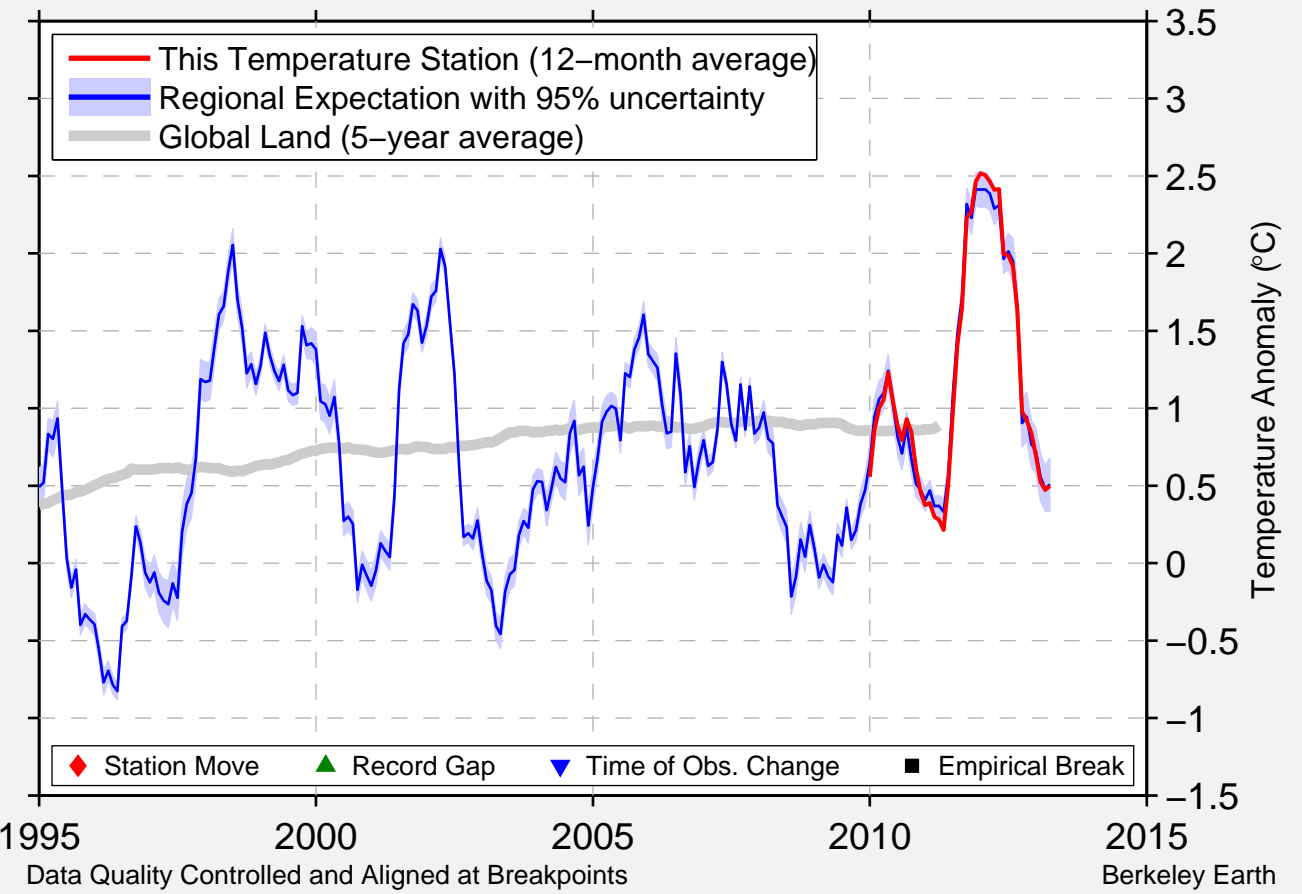

FAIRPORT

41.767 N, 81.283 W (United States)

— This Temperature Station (12-month average)
— Regional Expectation with 95% uncertainty
— Global Land (5-year average)

◆ Station Move ▲ Record Gap ▼ Time of Obs. Change ■ Empirical Break