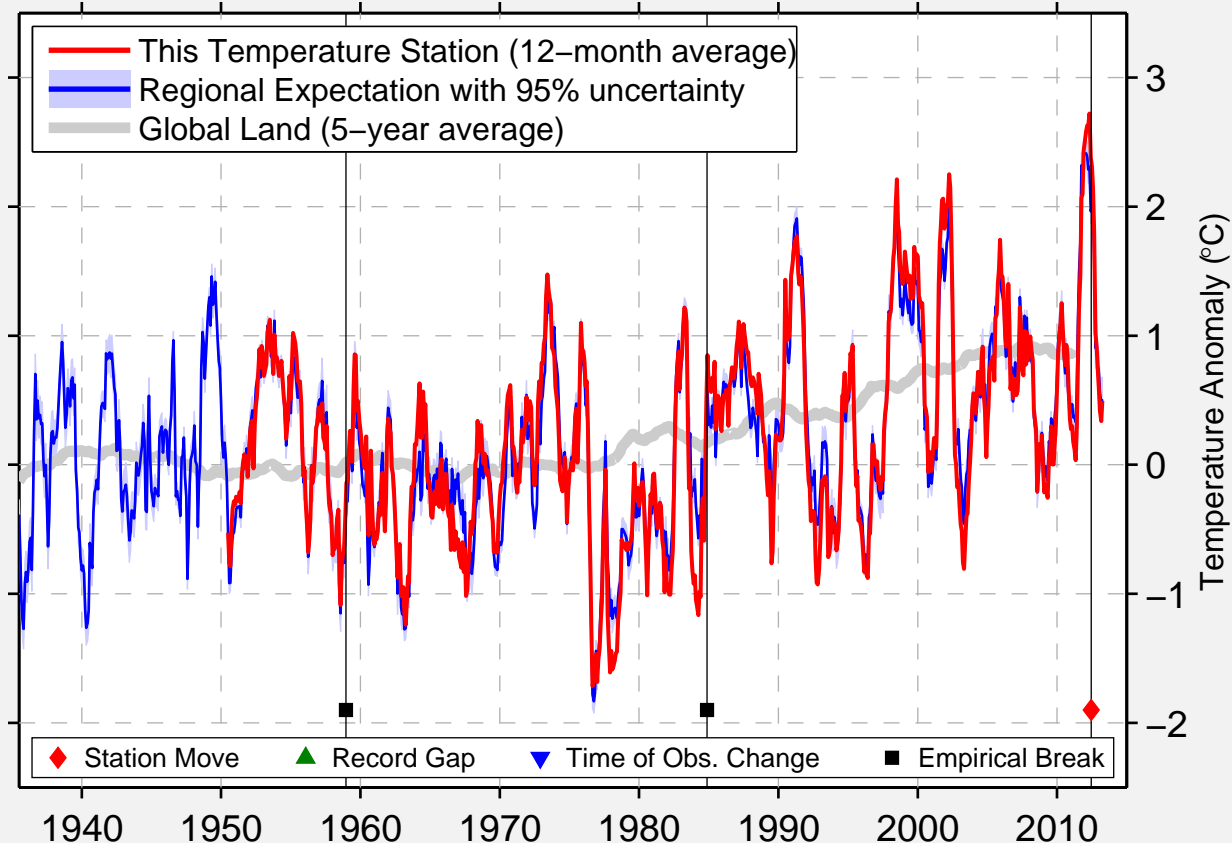

# PAINESVILLE 4 NW

41.752 N, 81.296 W (United States)

Data Quality Controlled and Aligned at Breakpoints

Berkeley Earth