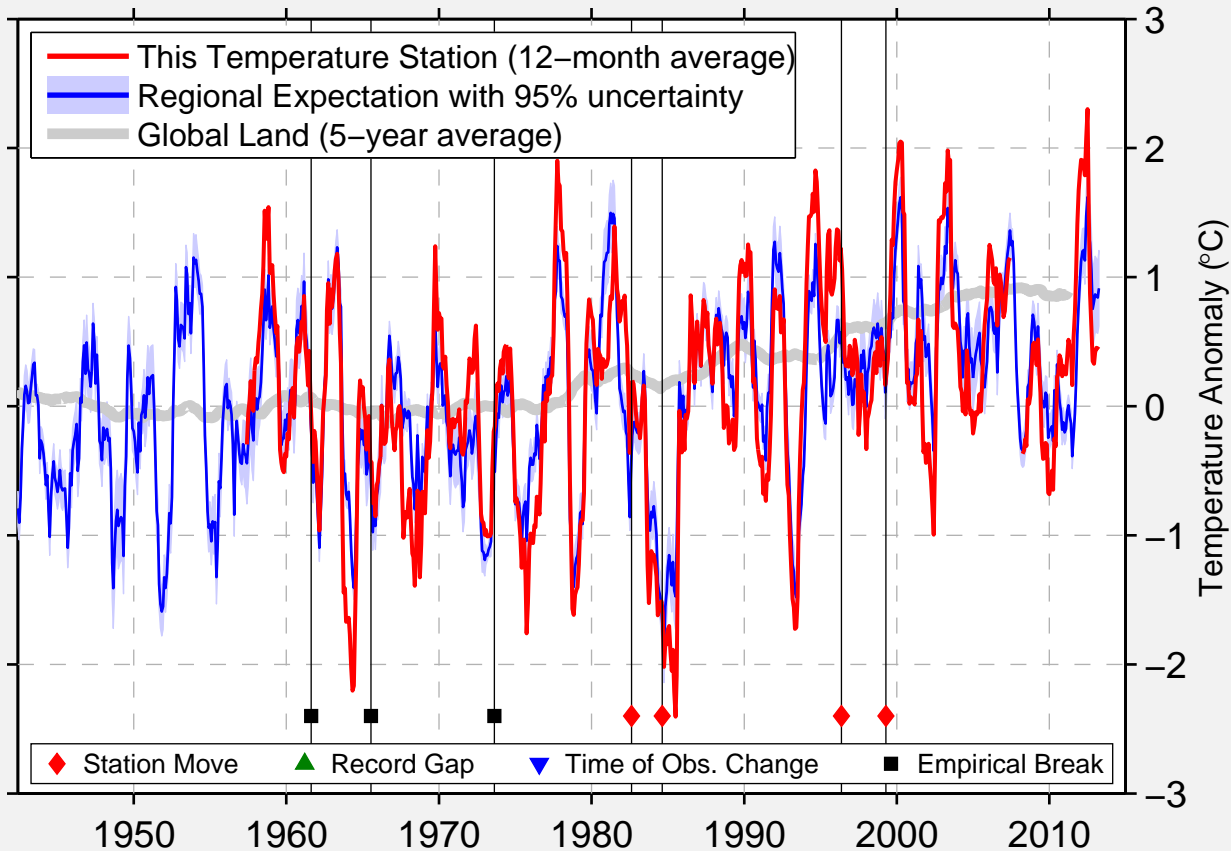

LOGAN RADIO KVNU

41.747 N, 111.841 W (United States)

Data Quality Controlled and Aligned at Breakpoints

Berkeley Earth