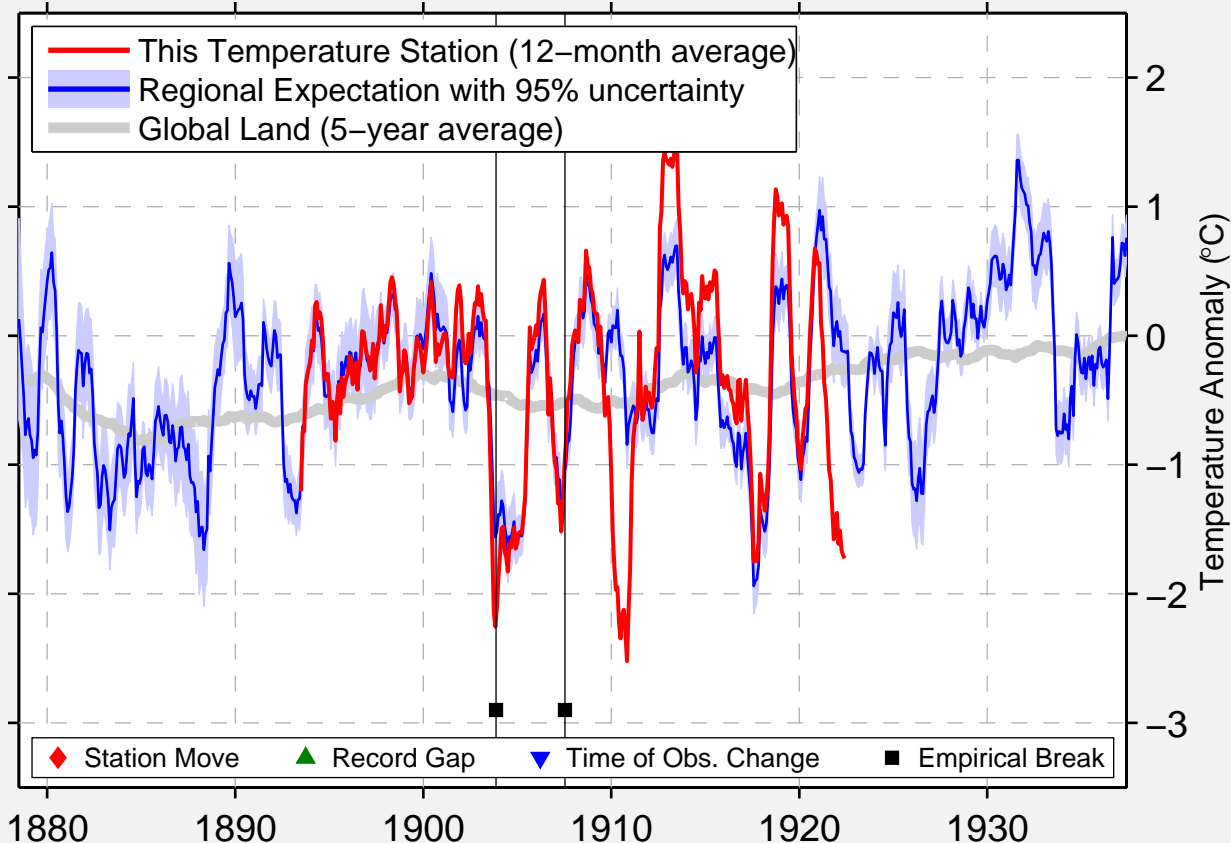

# SOMERSET (1)

41.746 N, 71.154 W (United States)

Data Quality Controlled and Aligned at Breakpoints

Berkeley Earth