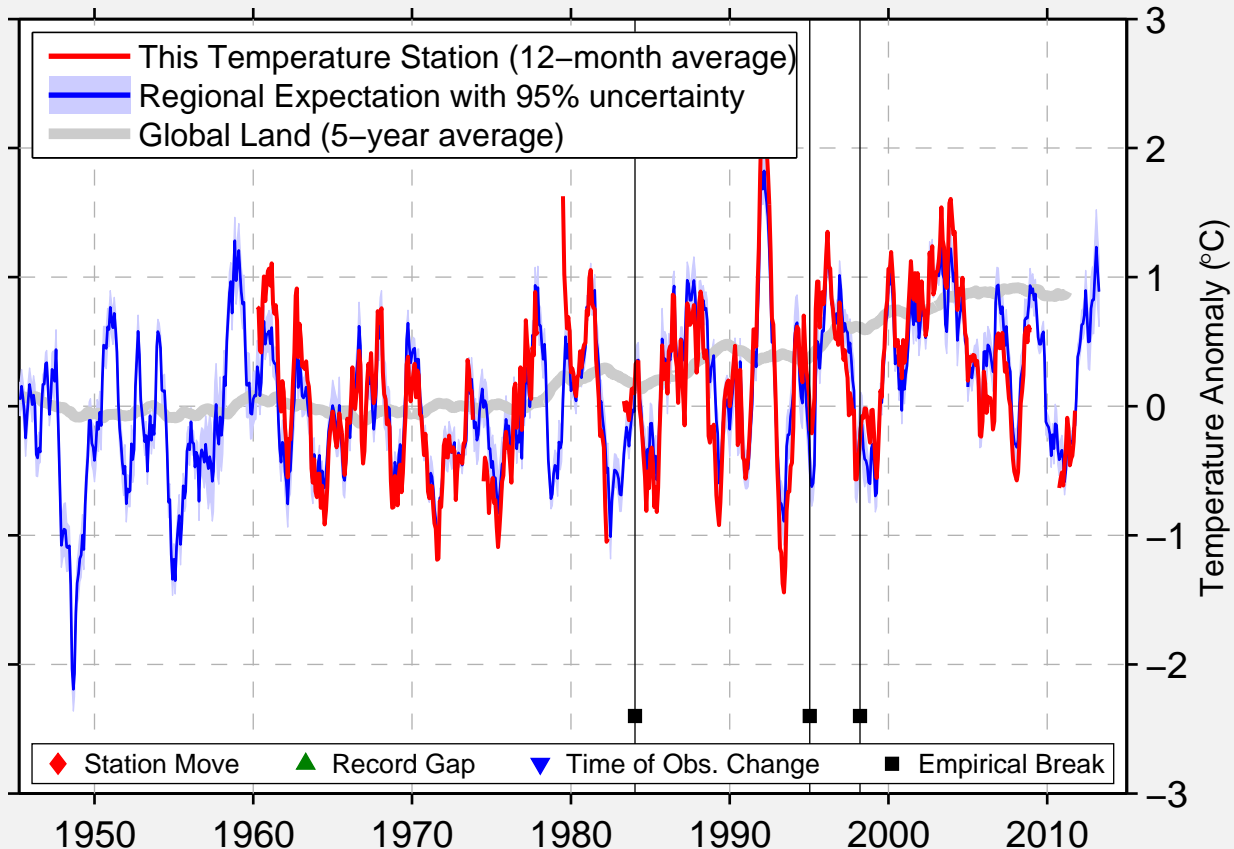

LAVA BEDS NAT MONUMENT

41.722 N, 121.500 W (United States)

Data Quality Controlled and Aligned at Breakpoints

Berkeley Earth