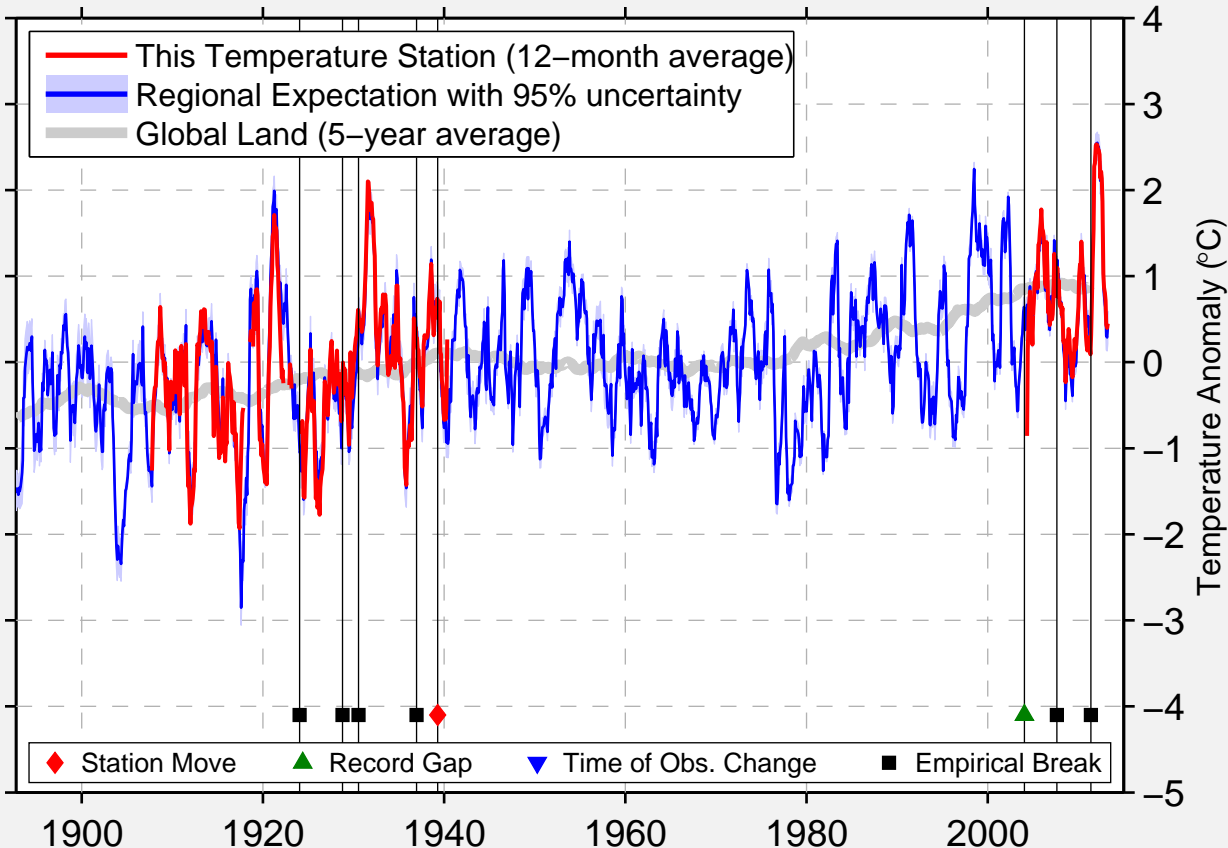

# MORENCI

41.736 N, 84.216 W (United States)

Data Quality Controlled and Aligned at Breakpoints

Berkeley Earth