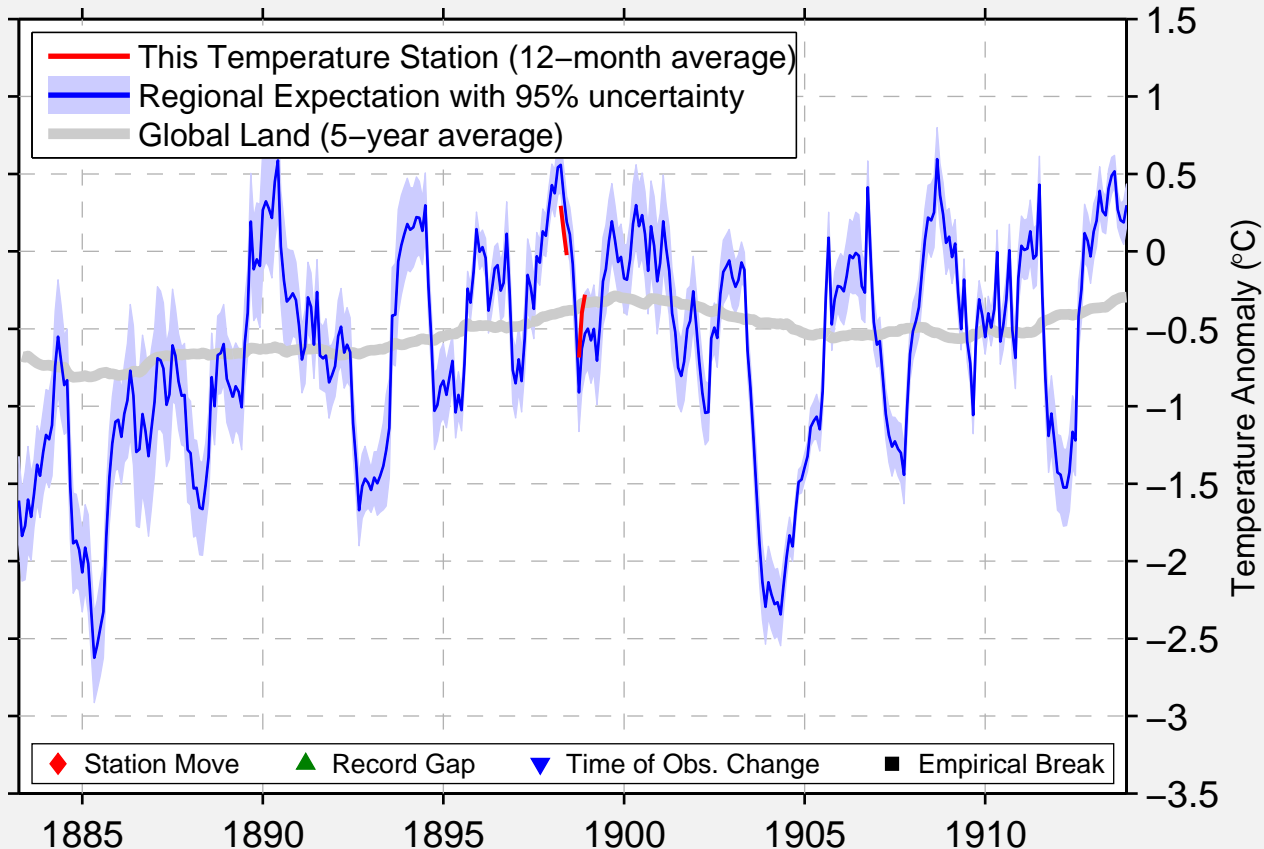

# CAMDEN

41.733 N, 84.767 W (United States)

Data Quality Controlled and Aligned at Breakpoints

Berkeley Earth