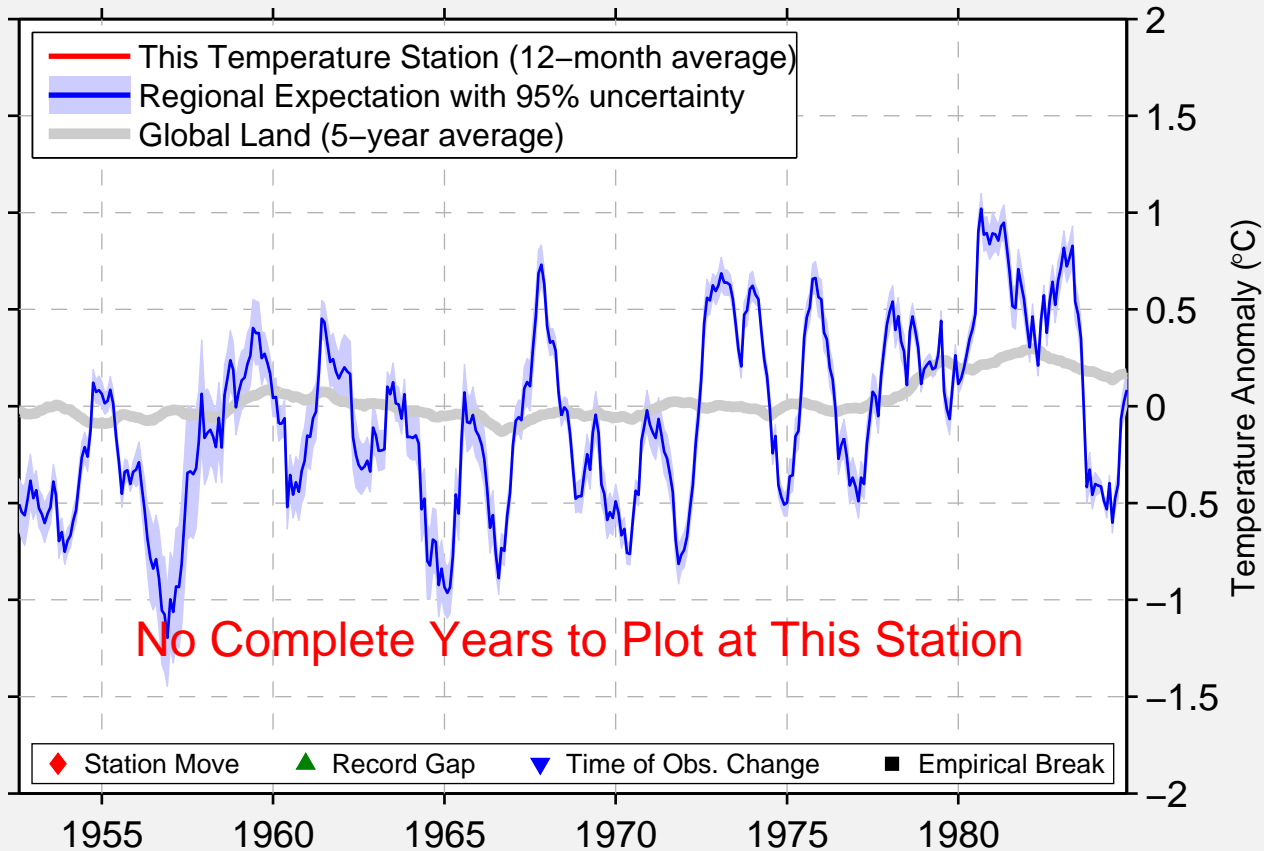

HOTHAM HEIGHTS

36.983 S, 147.150 E (Australia)

Data Quality Controlled and Aligned at Breakpoints

Berkeley Earth