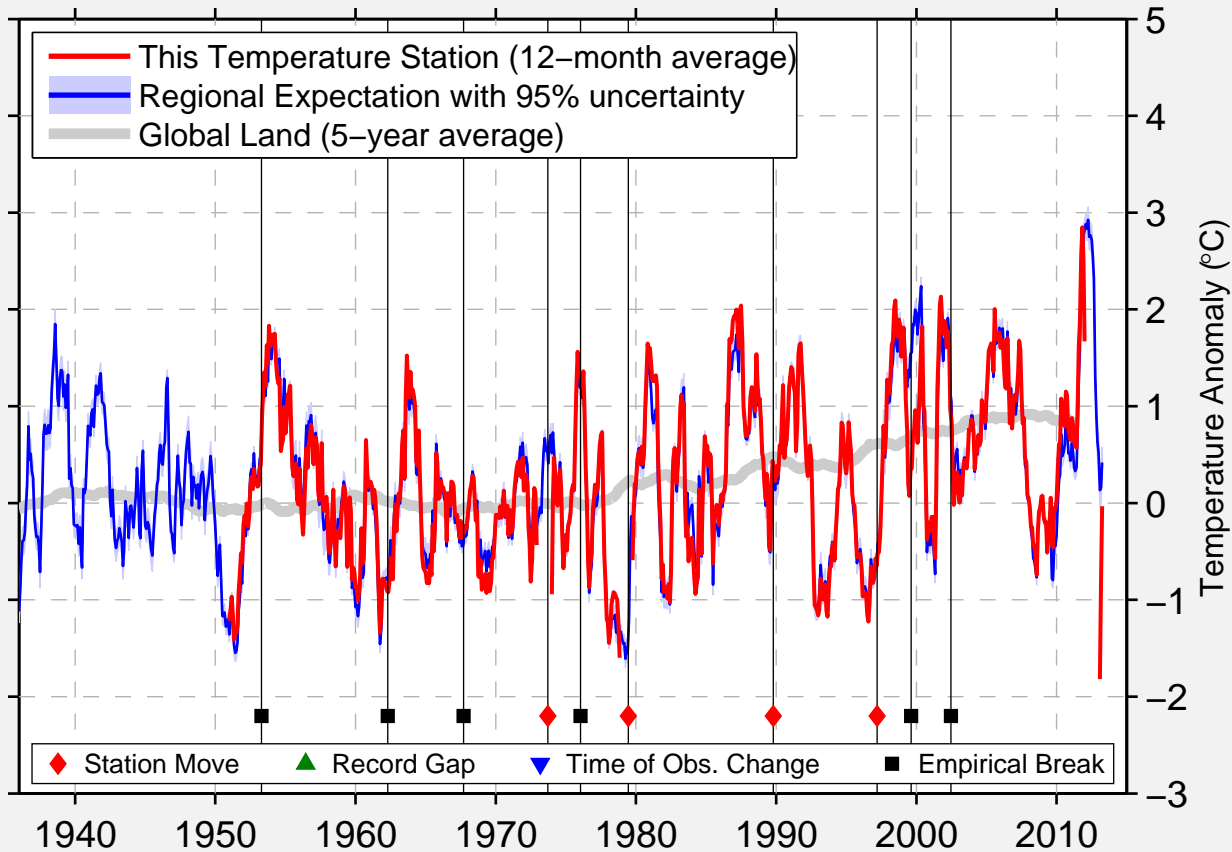

ANKENY

41.718 N, 93.574 W (United States)

Data Quality Controlled and Aligned at Breakpoints

Berkeley Earth