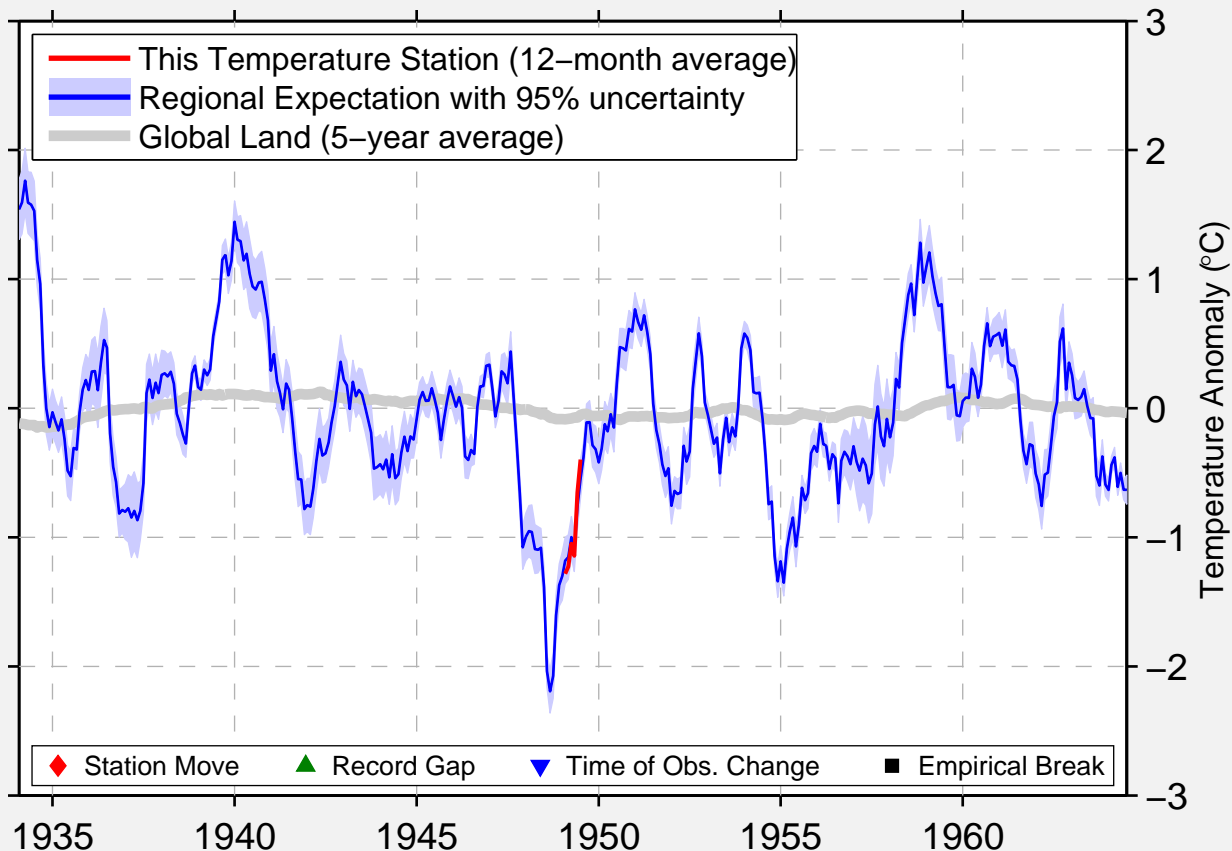

# INDIAN WELL HQS

41.717 N, 121.500 W (United States)

◆ Station Move    ▲ Record Gap    ▼ Time of Obs. Change    ■ Empirical Break