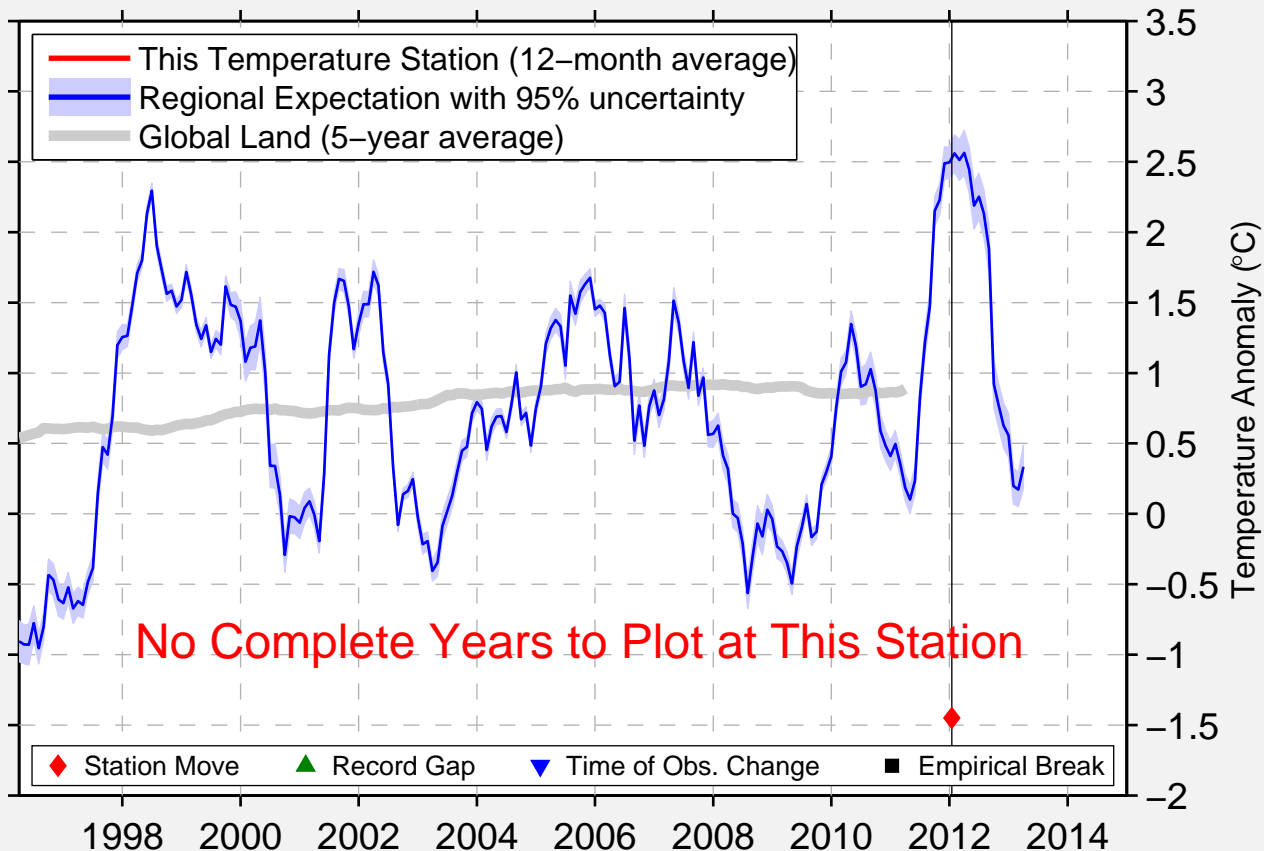

LITTLE RED SCHOOL HOUSE

41.709 N, 87.876 W (United States)

No Complete Years to Plot at This Station

◆ Station Move ▲ Record Gap ▼ Time of Obs. Change ■ Empirical Break