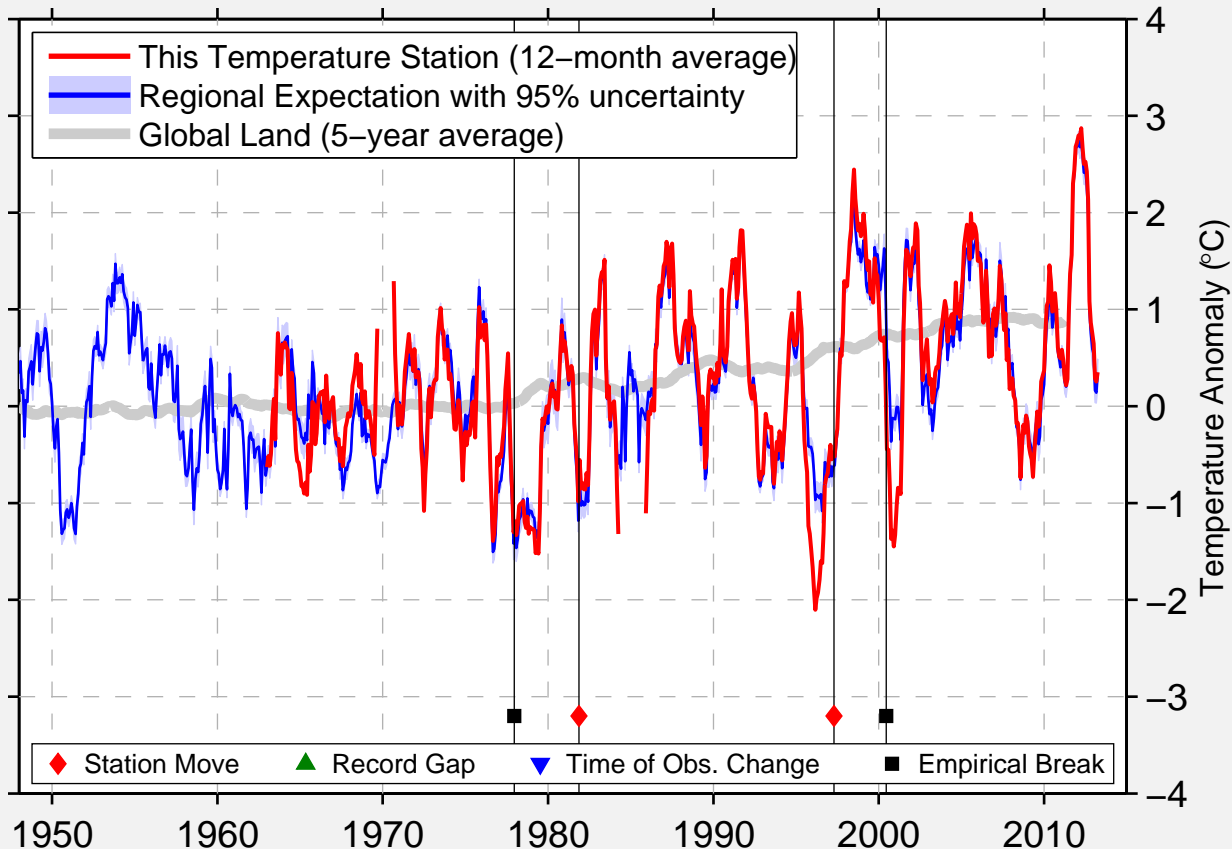

PAW PAW 2 NW

41.712 N, 88.999 W (United States)

Data Quality Controlled and Aligned at Breakpoints

Berkeley Earth