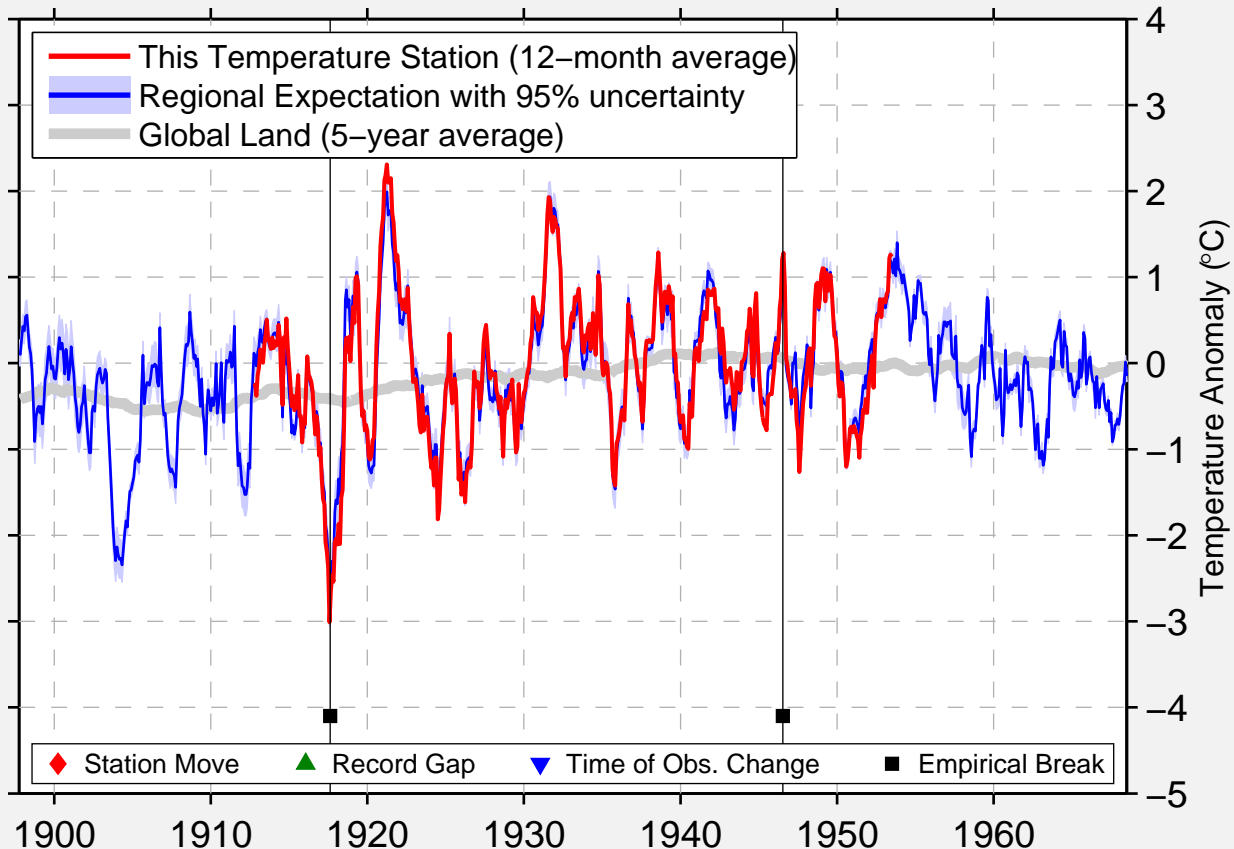

NOTRE DAME MOREAU SEM

41.700 N, 86.233 W (United States)

Data Quality Controlled and Aligned at Breakpoints

Berkeley Earth