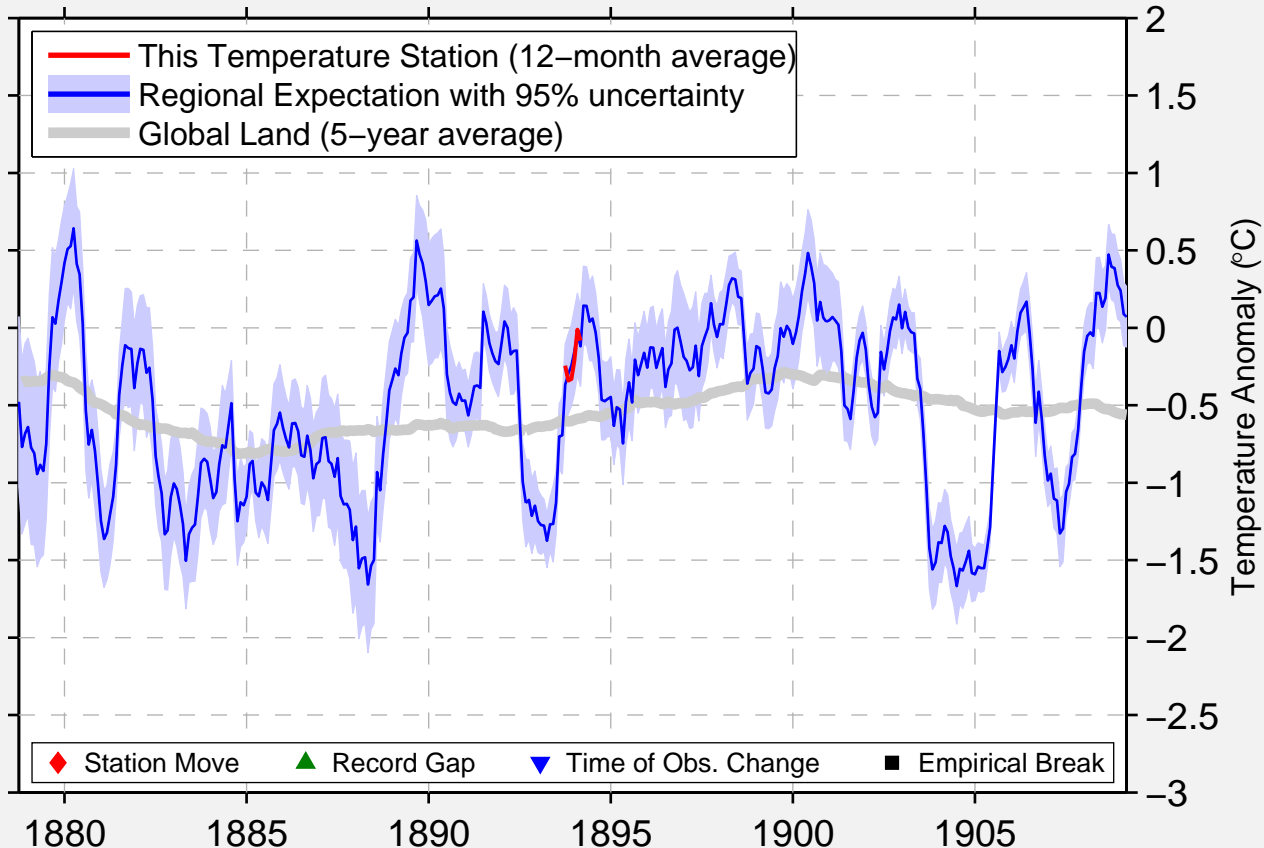

SOUTH DENNIS

41.689 N, 70.156 W (United States)

Data Quality Controlled and Aligned at Breakpoints

Berkeley Earth