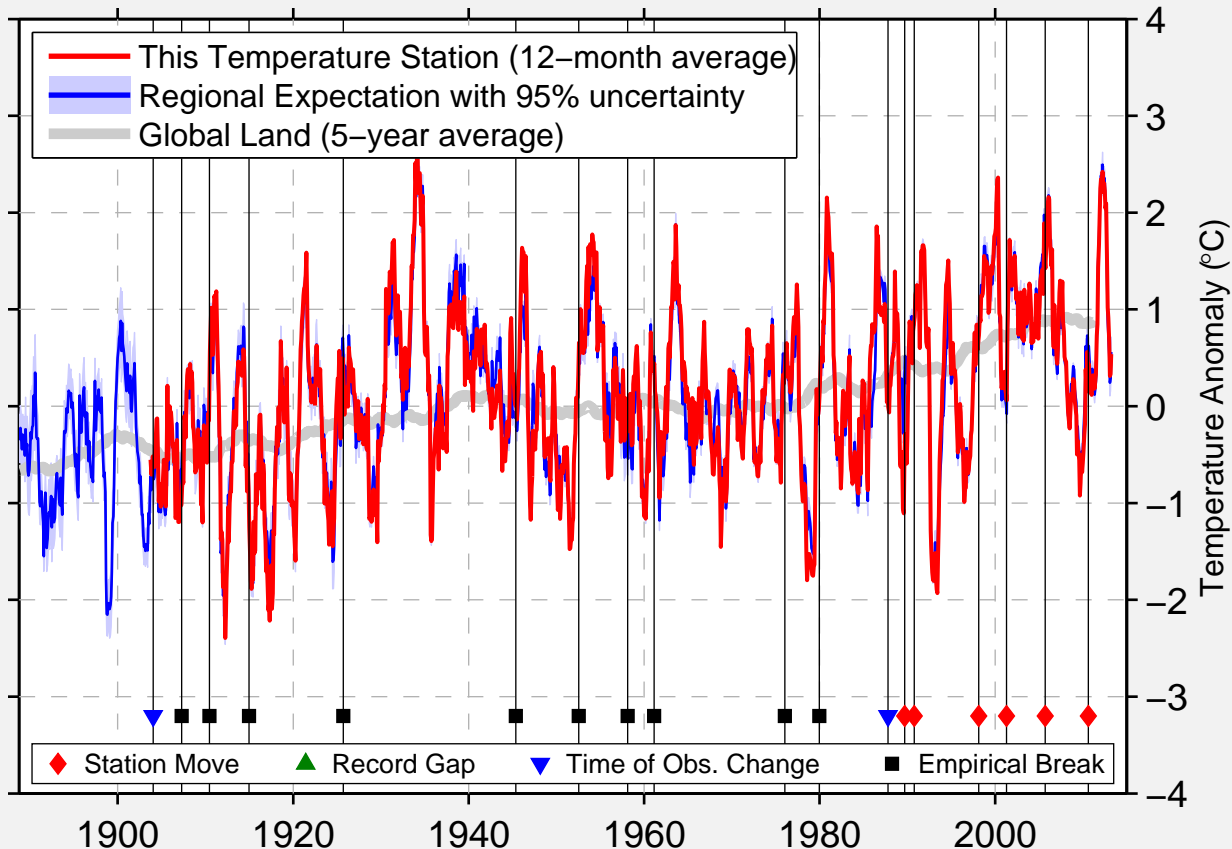

STAPLETON 5 W

41.679 N, 100.458 W (United States)

Data Quality Controlled and Aligned at Breakpoints

Berkeley Earth