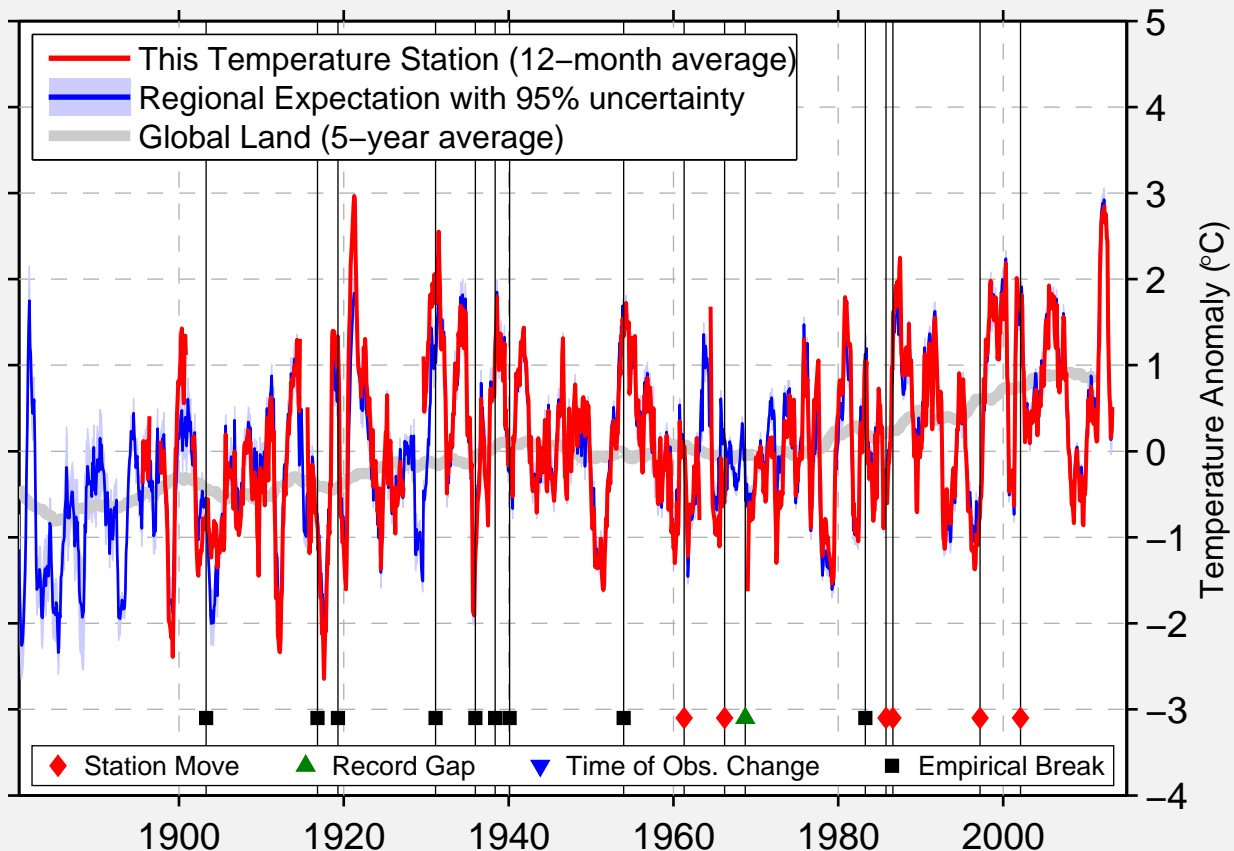

GUTHRIE CENTER

41.669 N, 94.497 W (United States)

Data Quality Controlled and Aligned at Breakpoints

Berkeley Earth