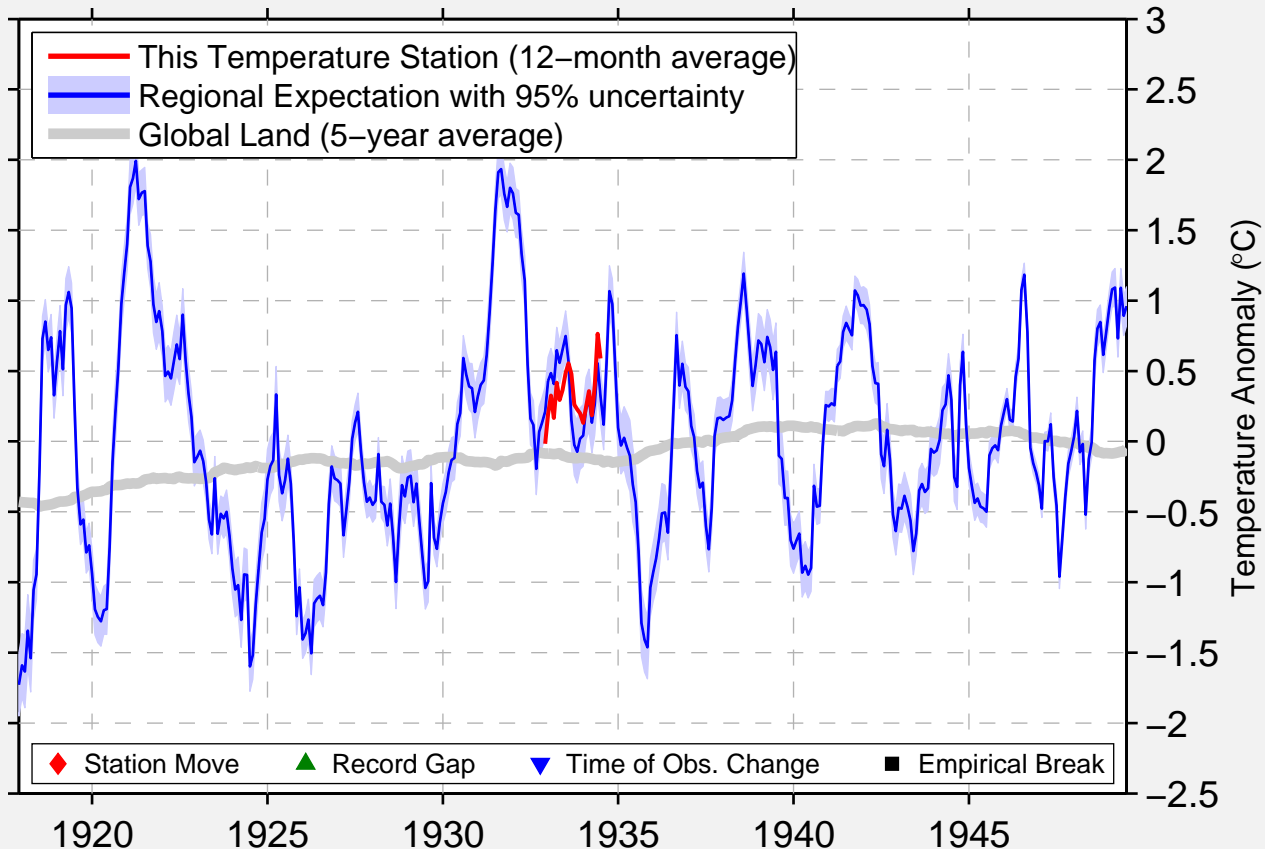

MISHAWAKA

41.667 N, 86.133 W (United States)

Data Quality Controlled and Aligned at Breakpoints

Berkeley Earth