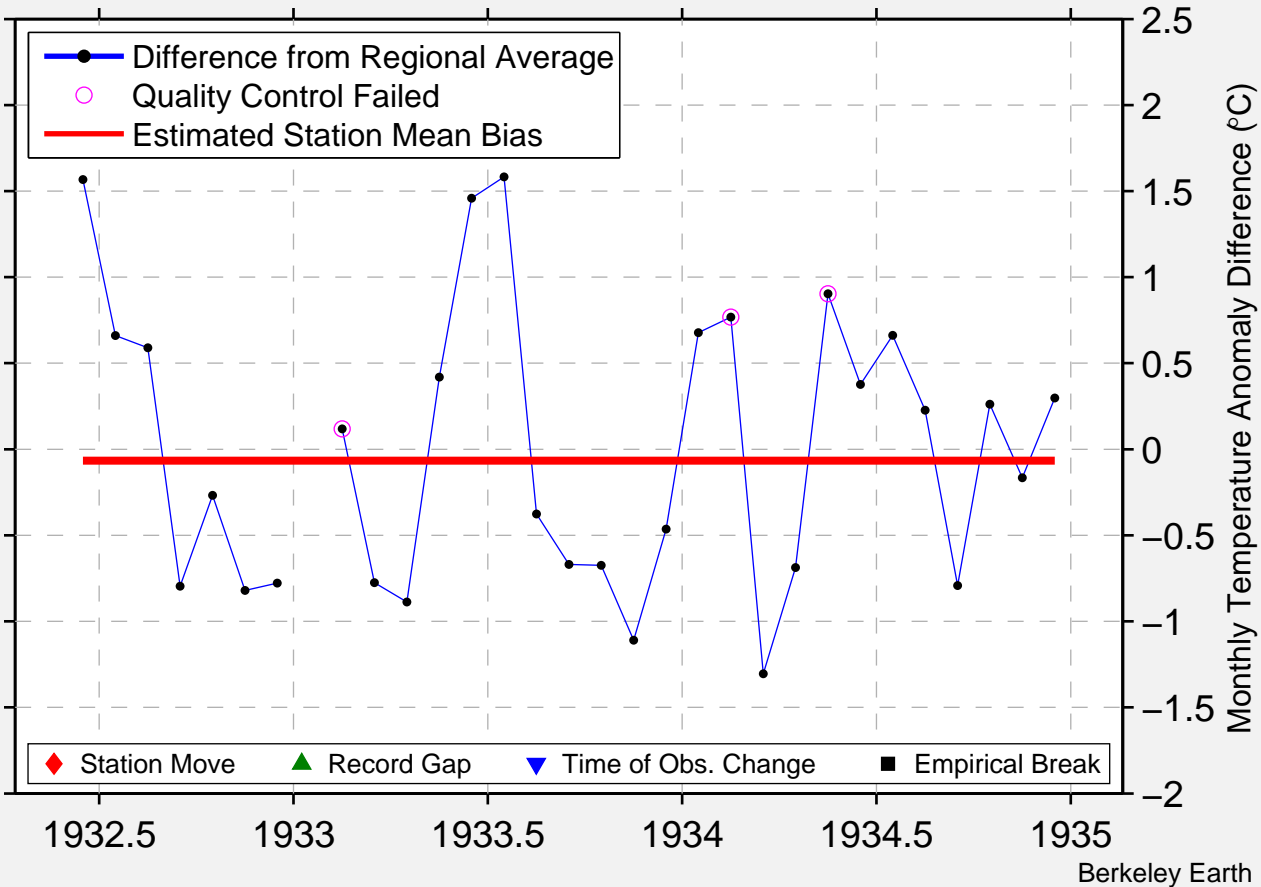

MISHAWAKA

Difference of Station Temperature Data from Regional Average

◆ Station Move ▲ Record Gap ▼ Time of Obs. Change ■ Empirical Break