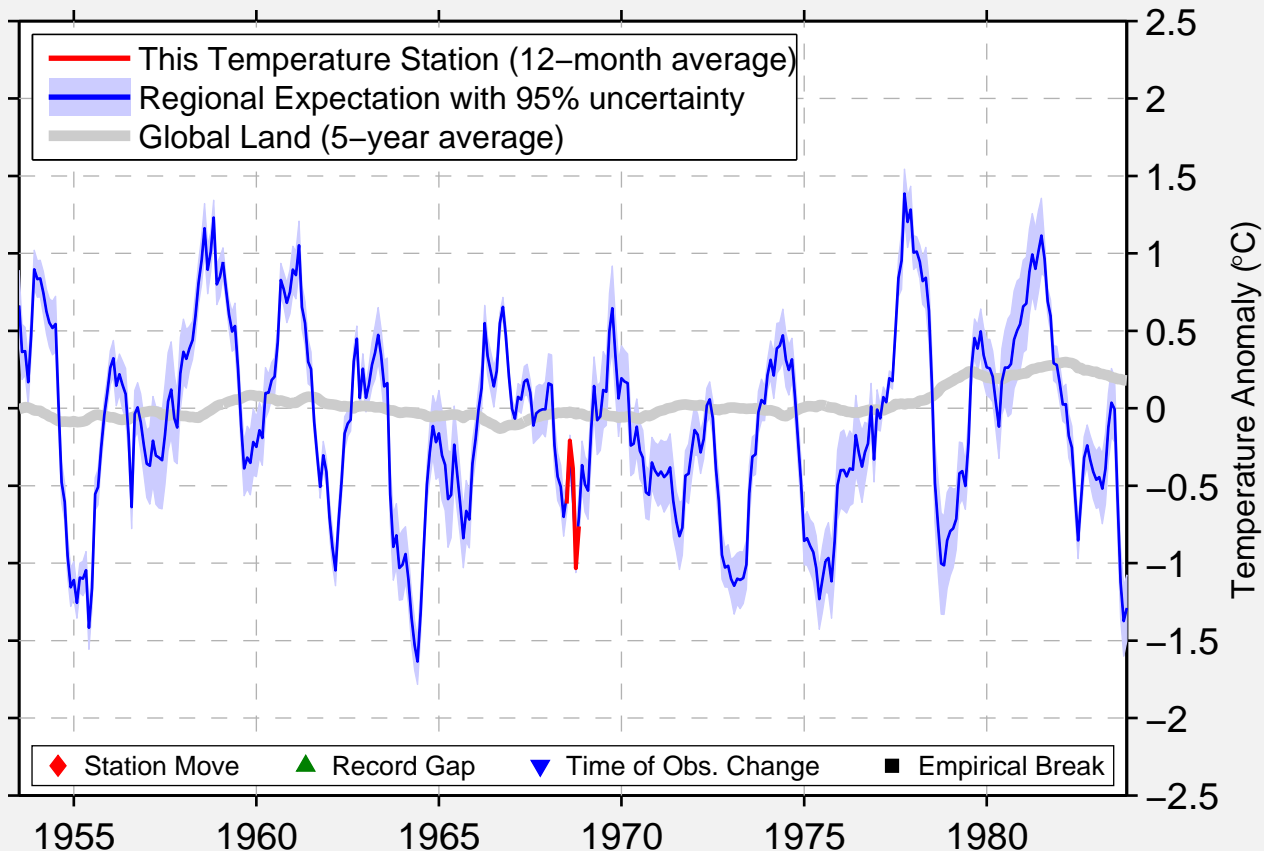

# COLLEGE WARD UTAH STATE UNIV

41.667 N, 111.900 W (United States)

Data Quality Controlled and Aligned at Breakpoints

Berkeley Earth