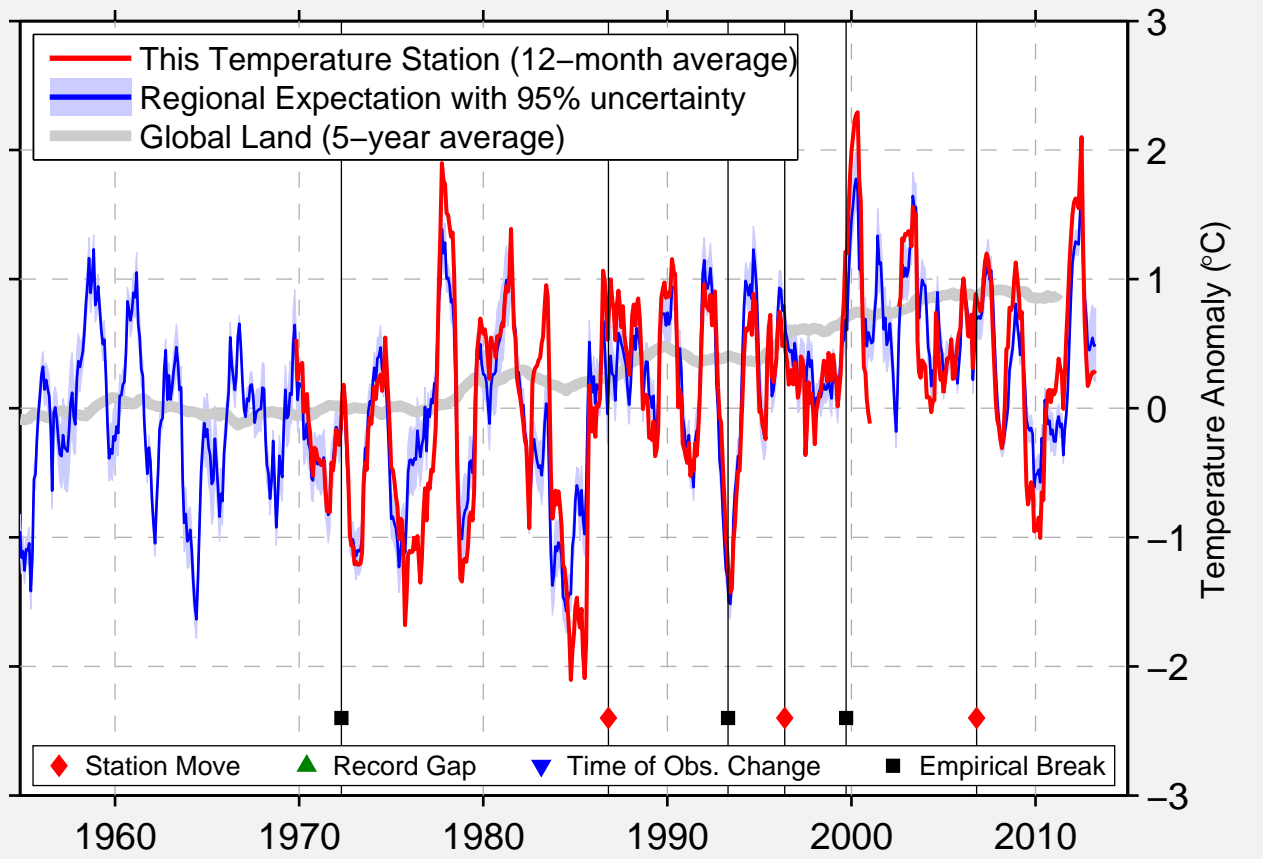

LOGAN 5 SW EXP FARM

41.666 N, 111.891 W (United States)

Data Quality Controlled and Aligned at Breakpoints

Berkeley Earth