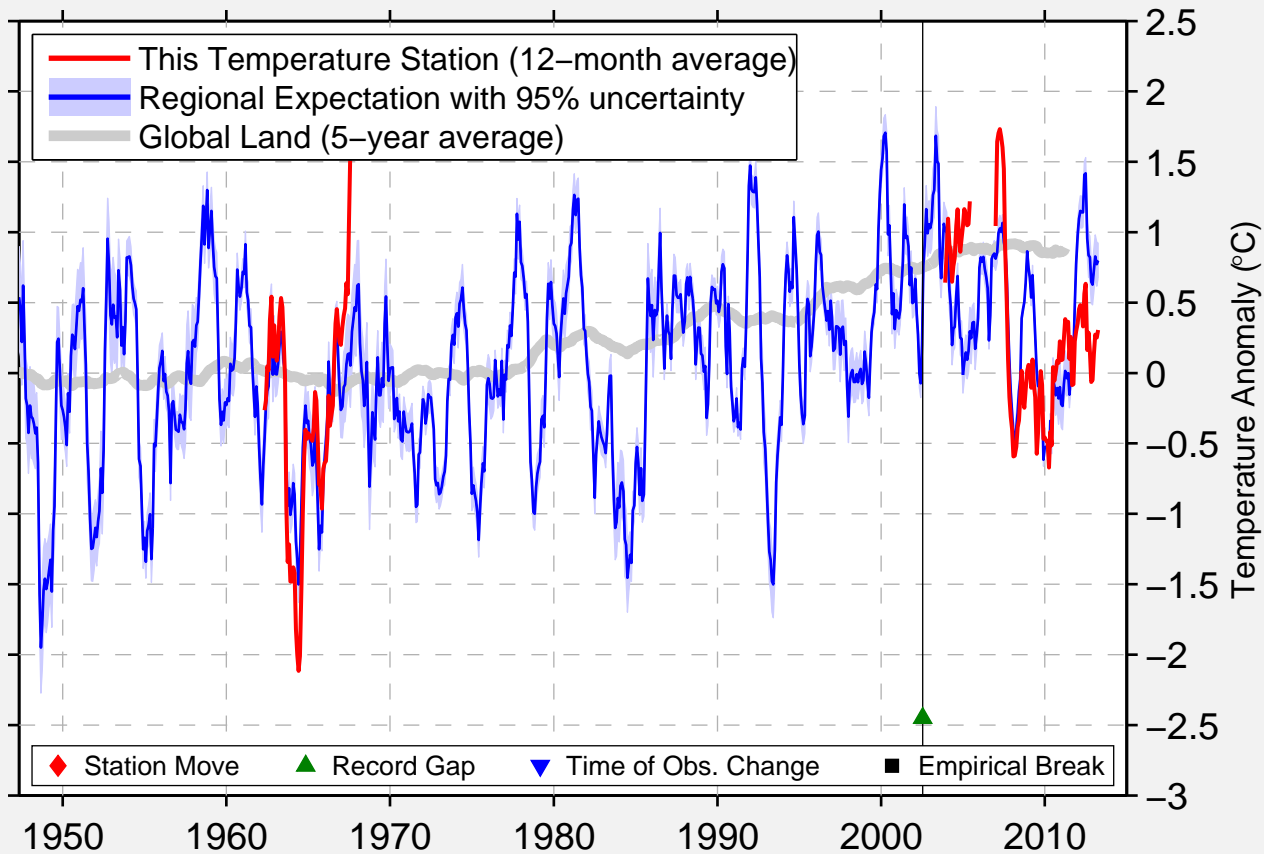

CHARLESTON – JARBIDGE 17SSW

41.662 N, 115.519 W (United States)

◆ Station Move ▲ Record Gap ▼ Time of Obs. Change ■ Empirical Break

Data Quality Controlled and Aligned at Breakpoints

Berkeley Earth