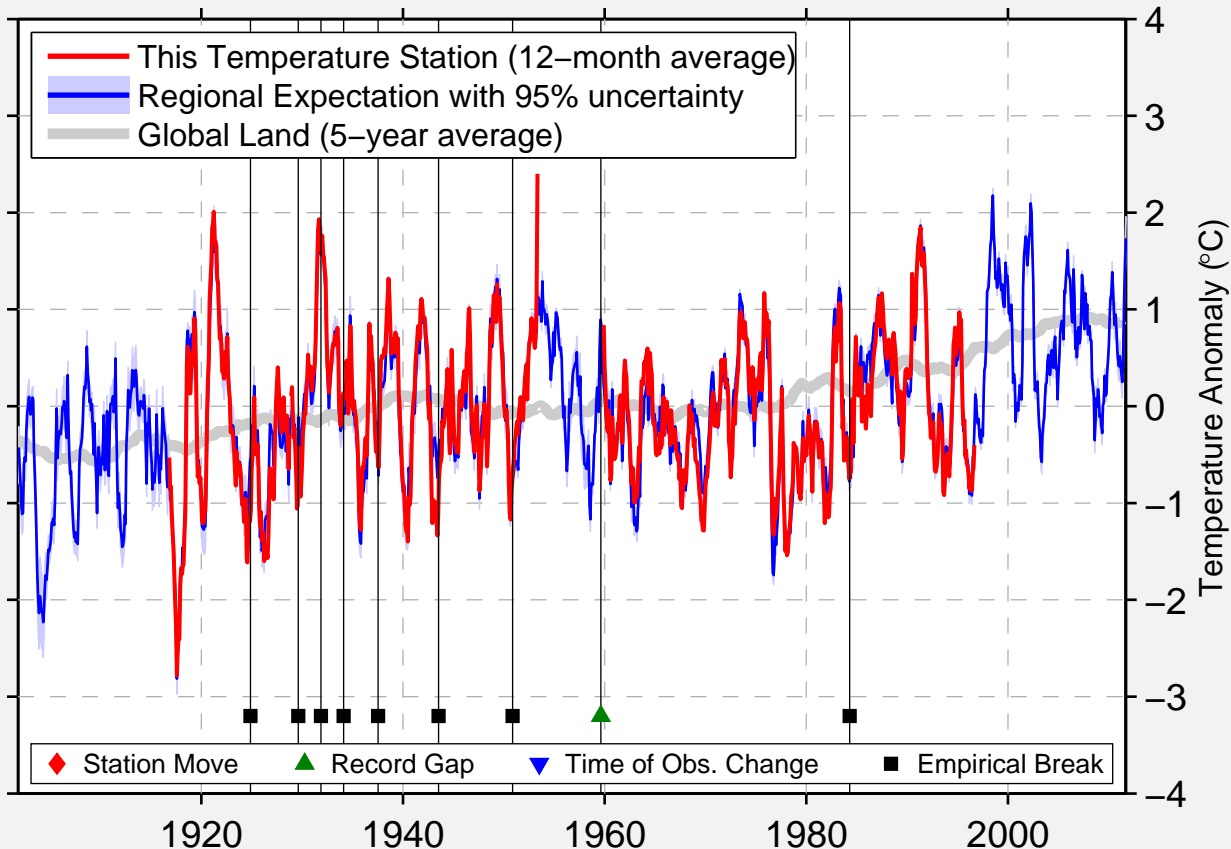

PUT-IN-BAY

41.650 N, 82.800 W (United States)

Data Quality Controlled and Aligned at Breakpoints

Berkeley Earth