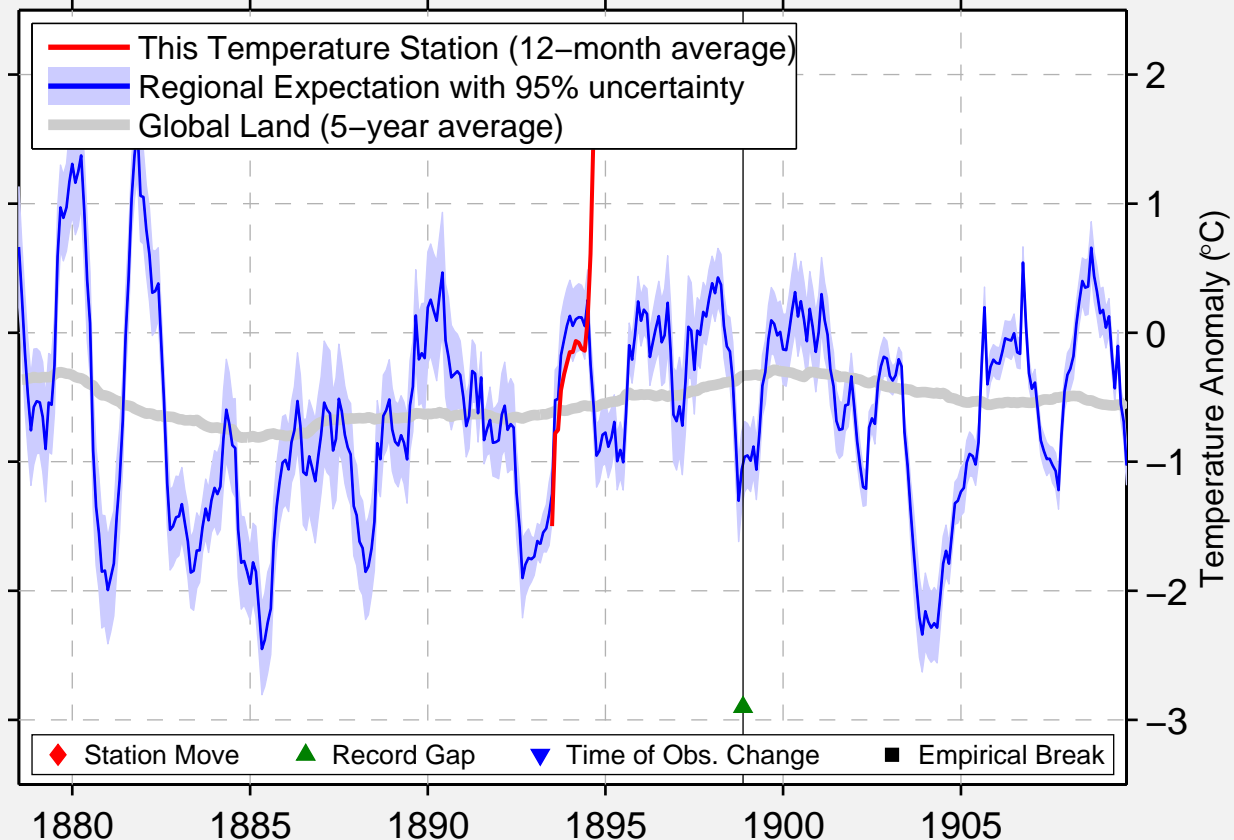

# OSWEGO

41.650 N, 88.350 W (United States)

Data Quality Controlled and Aligned at Breakpoints

Berkeley Earth