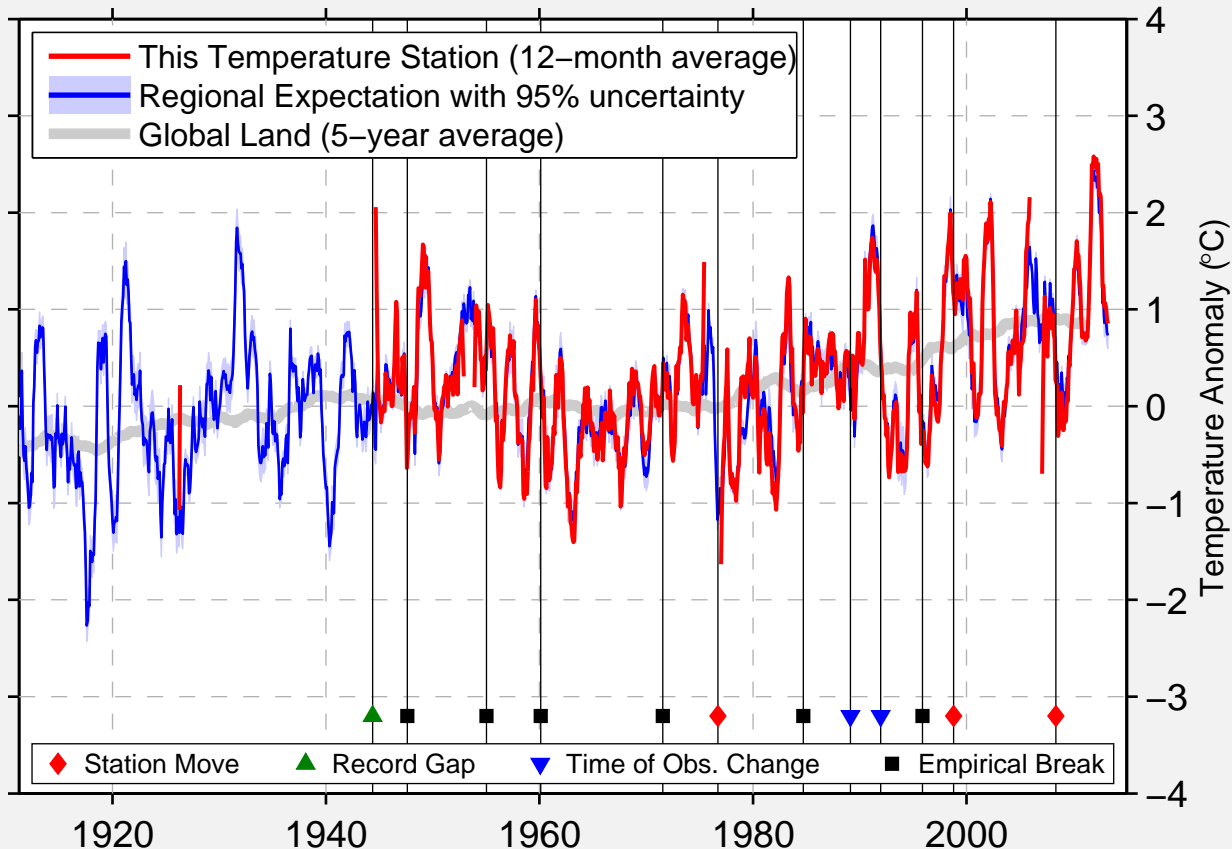

CANTON 1 NW

41.638 N, 76.861 W (United States)

Data Quality Controlled and Aligned at Breakpoints

Berkeley Earth