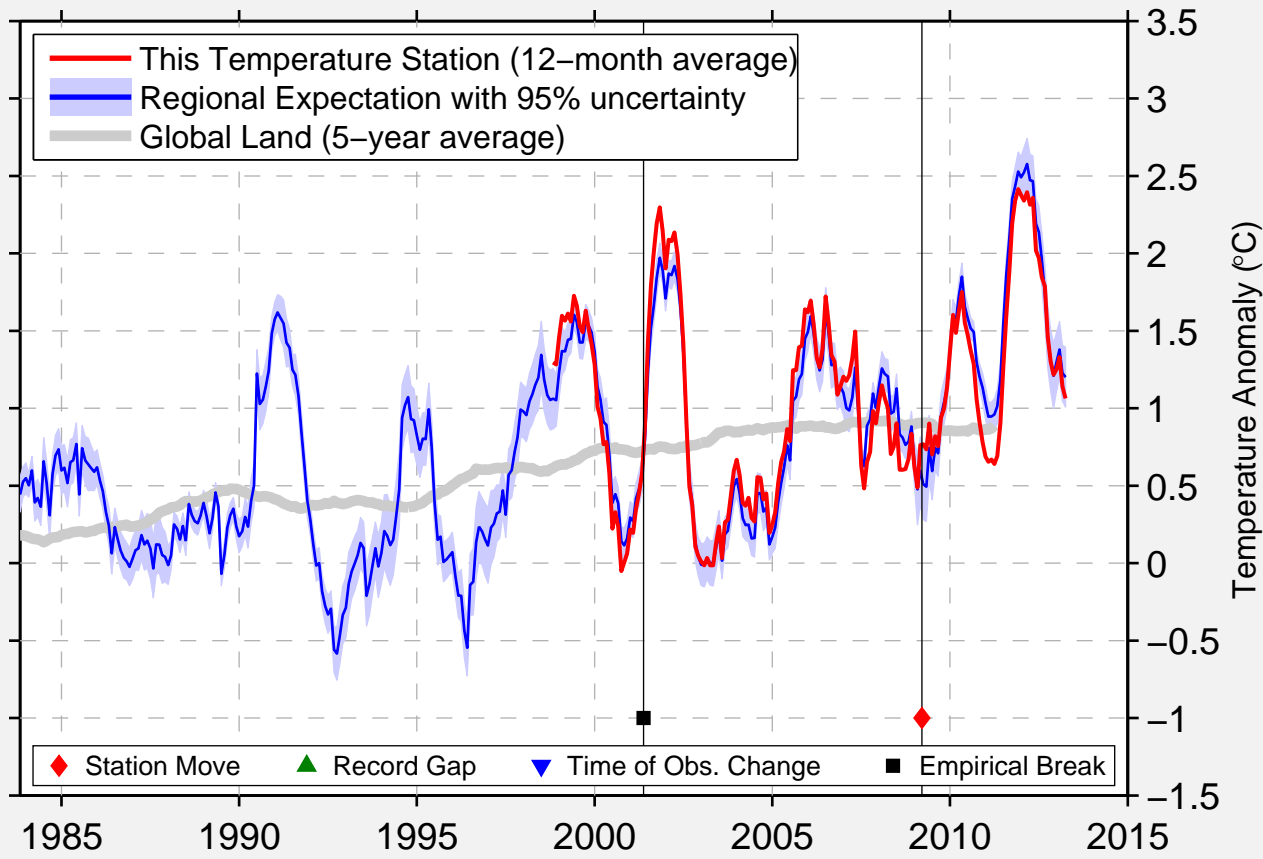

TIVERTON

41.627 N, 71.209 W (United States)

Data Quality Controlled and Aligned at Breakpoints

Berkeley Earth