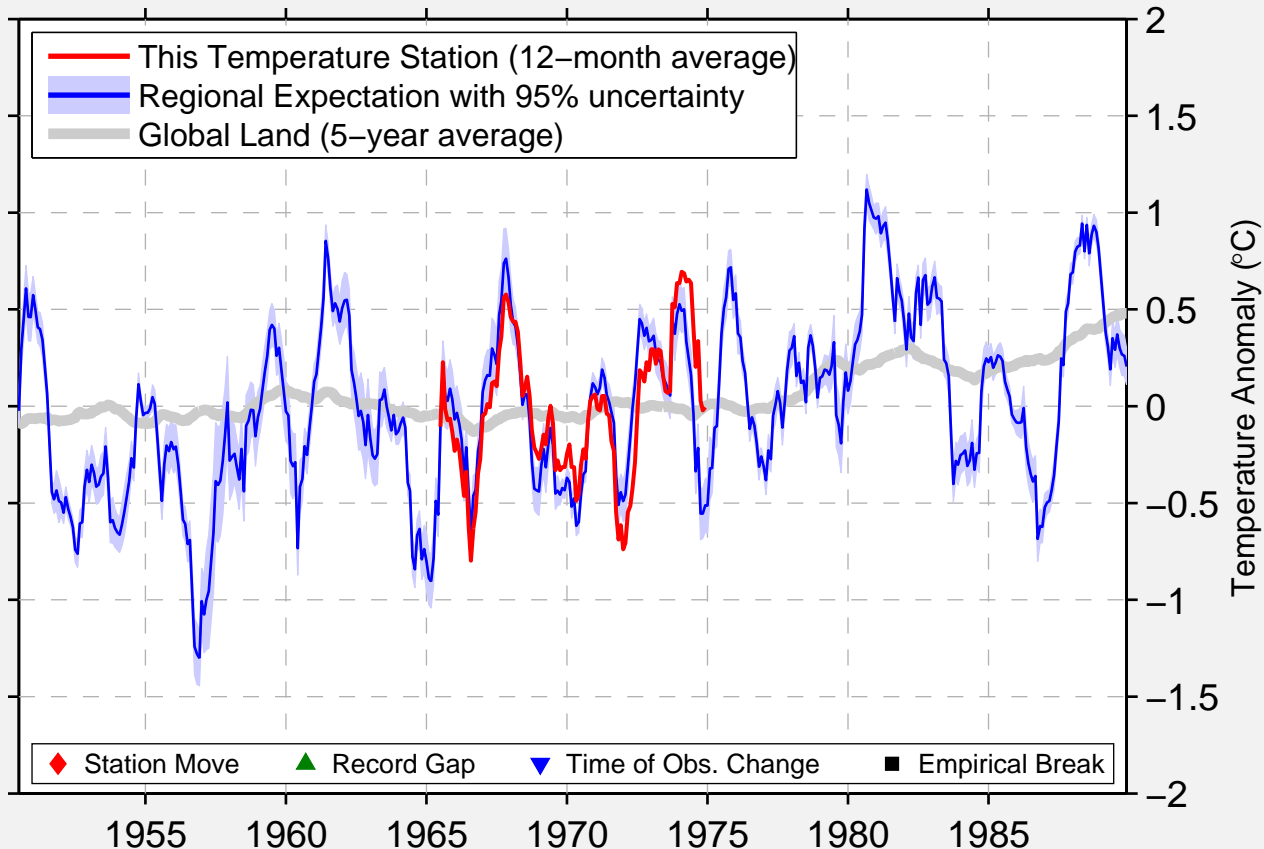

AVOCA (POST OFFICE)

37.082 S, 143.480 E (Australia)

Data Quality Controlled and Aligned at Breakpoints

Berkeley Earth