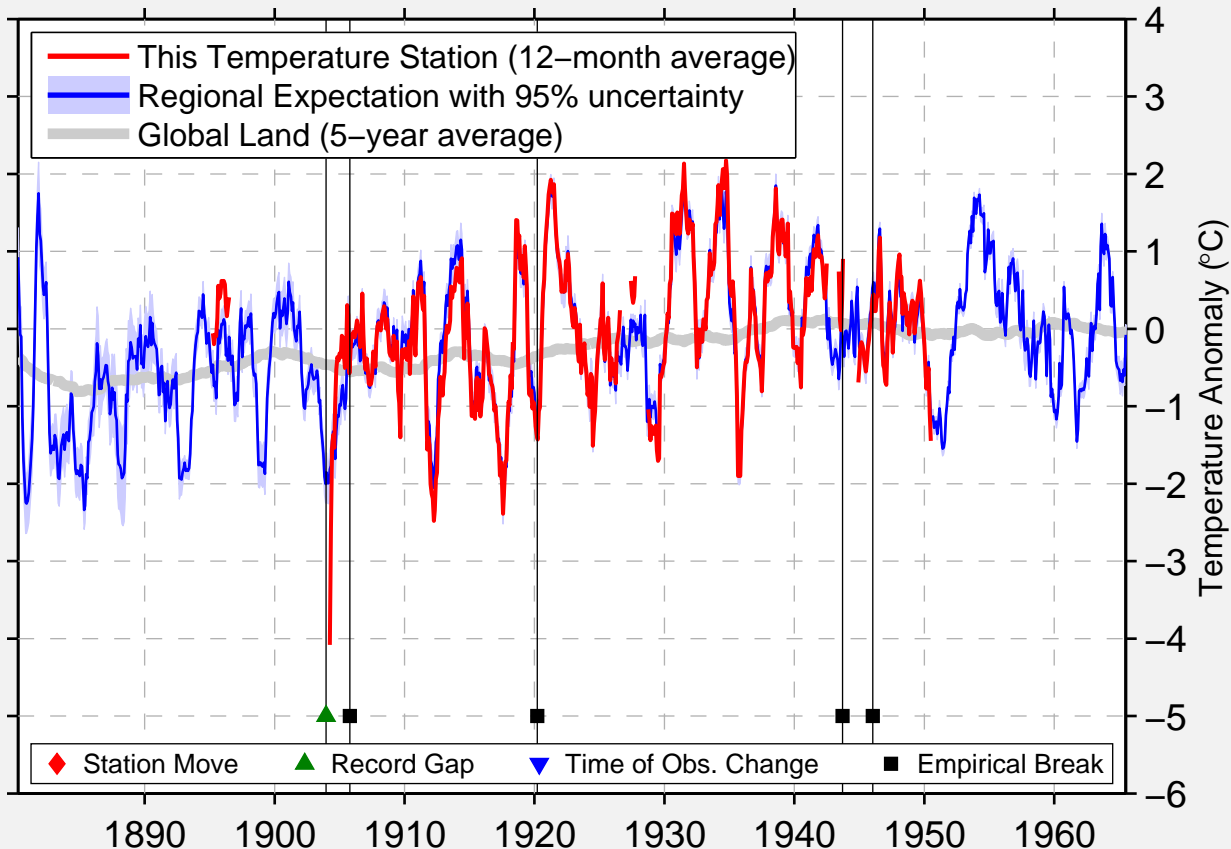

# WAUKEE

41.617 N, 93.883 W (United States)

Data Quality Controlled and Aligned at Breakpoints

Berkeley Earth