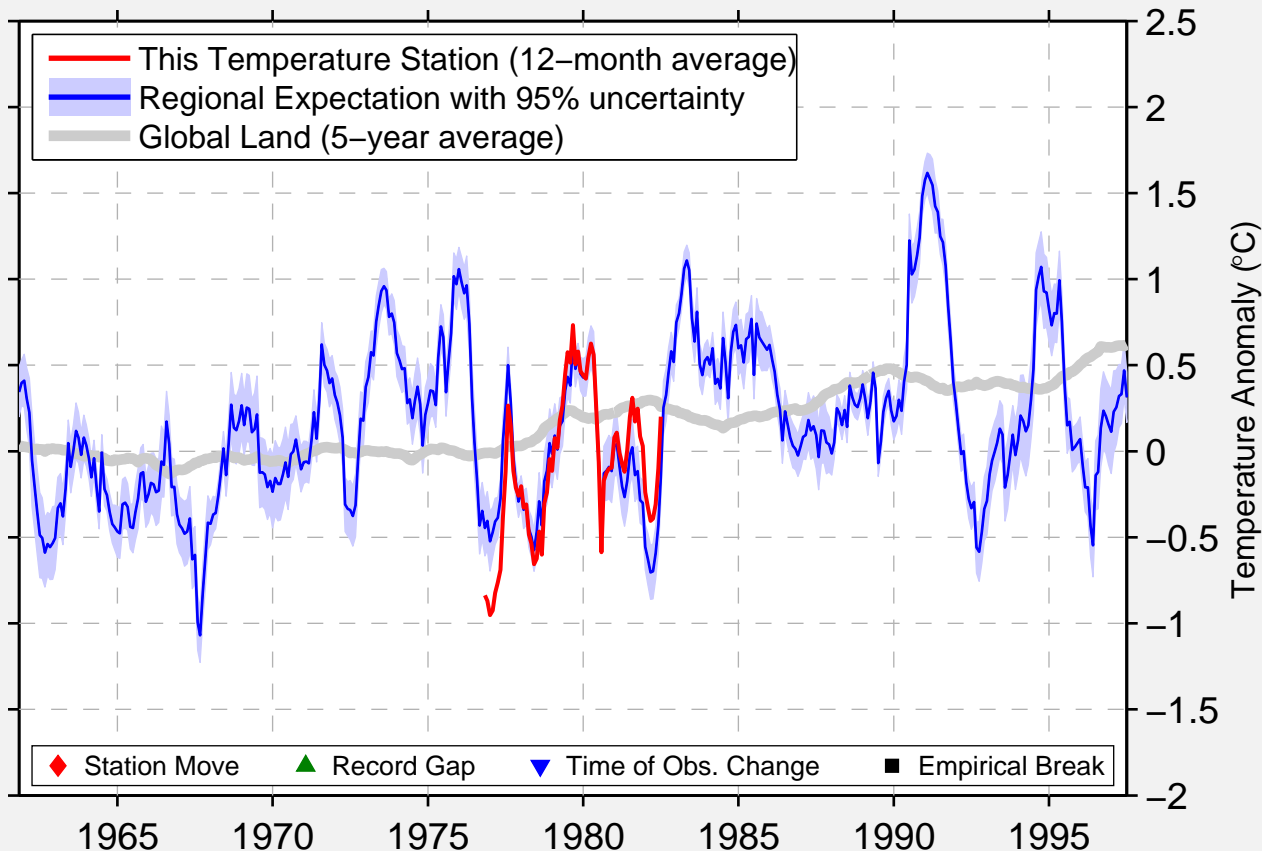

WEST FALMOUTH

41.600 N, 70.633 W (United States)

Data Quality Controlled and Aligned at Breakpoints

Berkeley Earth