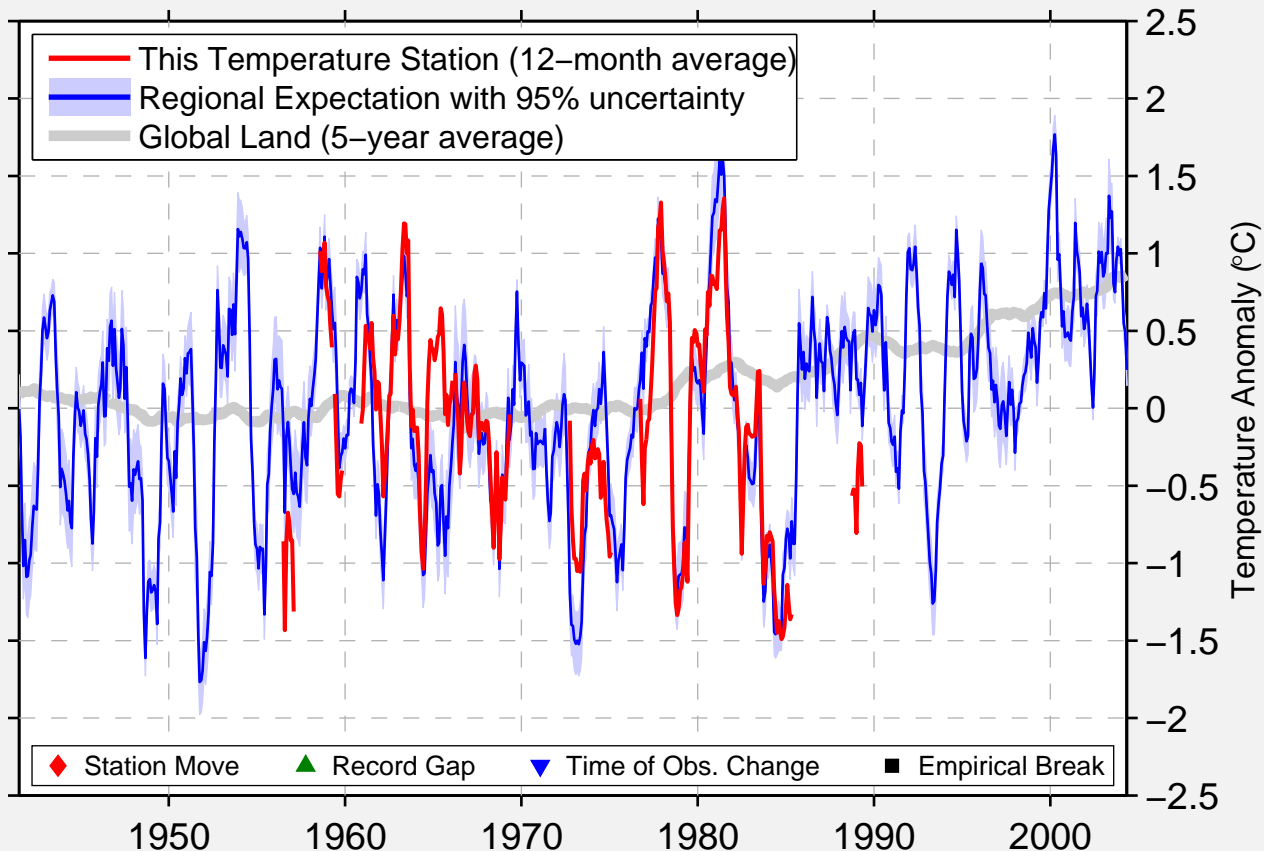

# HARDWARE RANCH

41.600 N, 111.567 W (United States)

Data Quality Controlled and Aligned at Breakpoints

Berkeley Earth