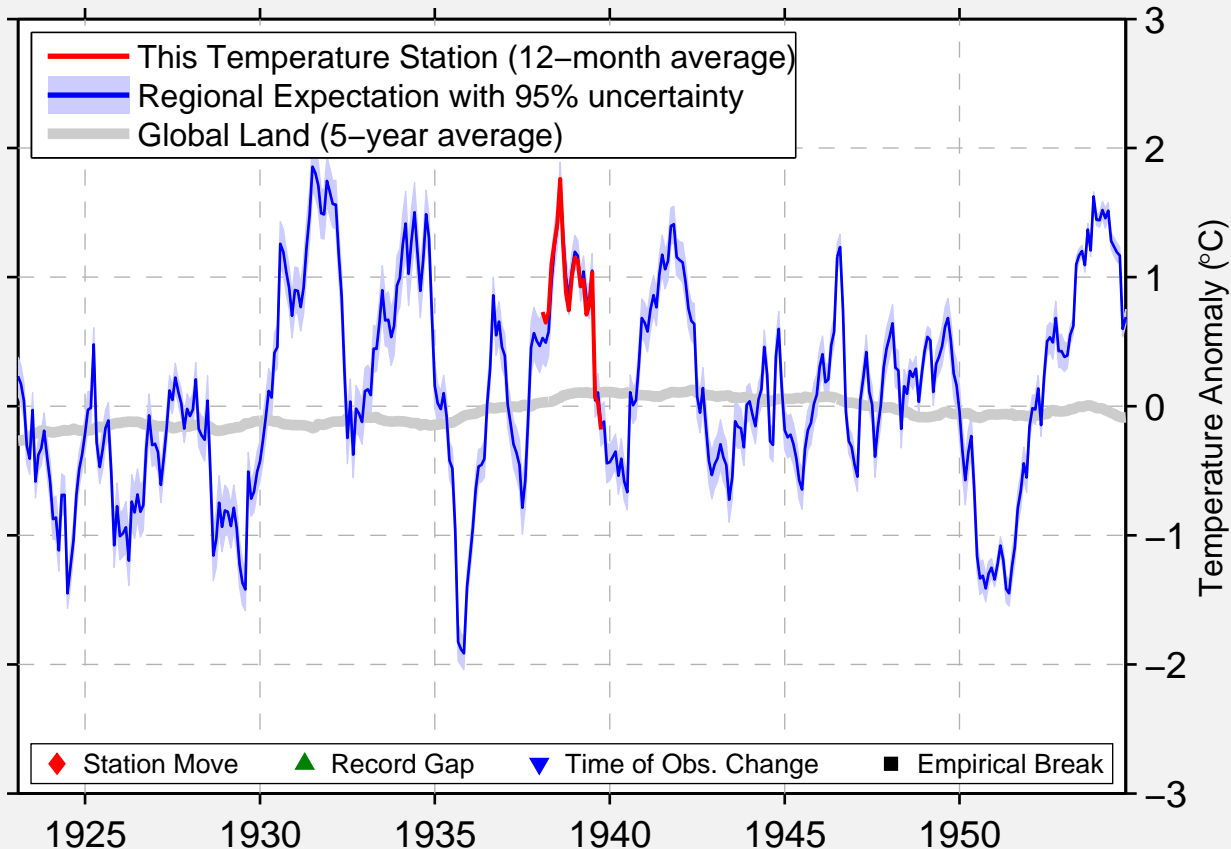

MONTEZUMA 1 W

41.583 N, 92.537 W (United States)

◆ Station Move ▲ Record Gap ▼ Time of Obs. Change ■ Empirical Break