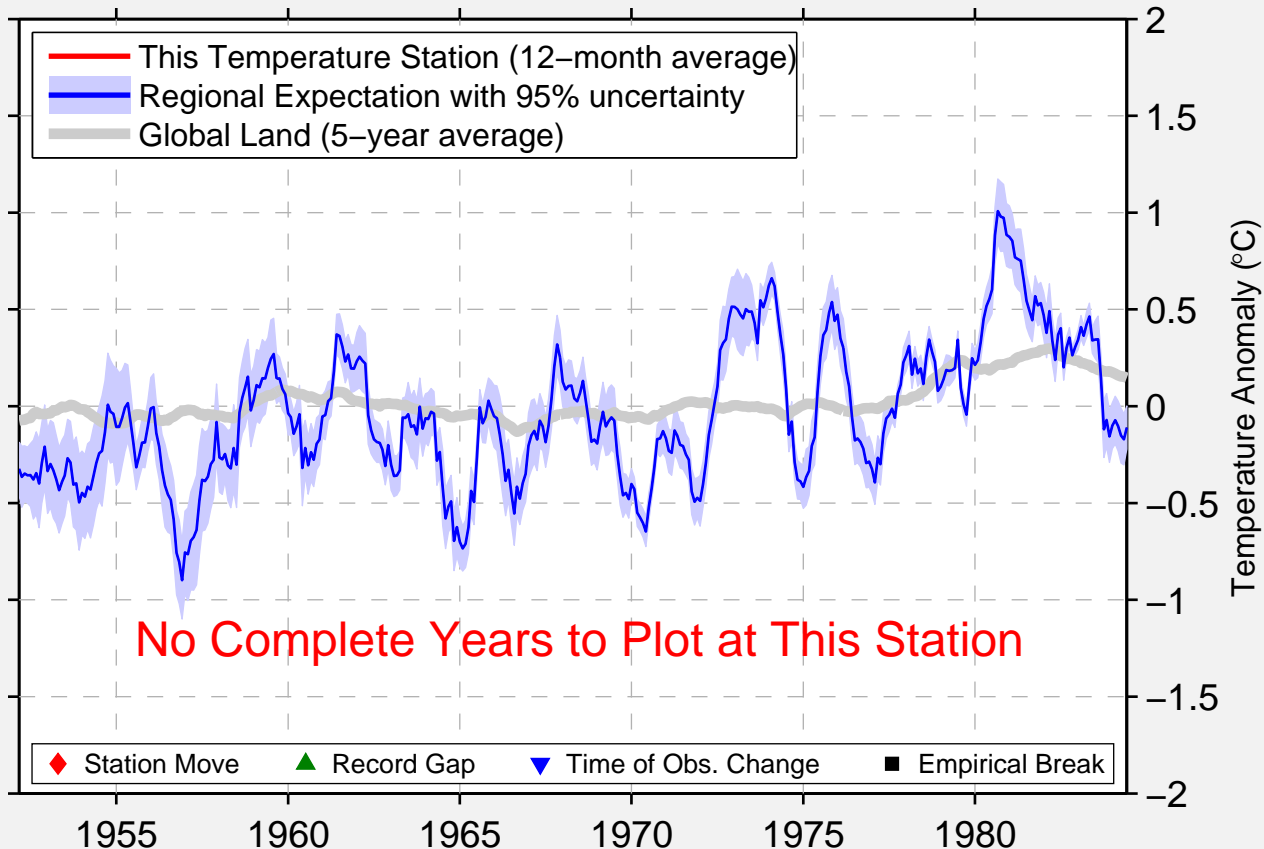

# CRAIGIE (BONDI FOREST LODGE)

37.148 S, 149.150 E (Australia)

Data Quality Controlled and Aligned at Breakpoints

Berkeley Earth