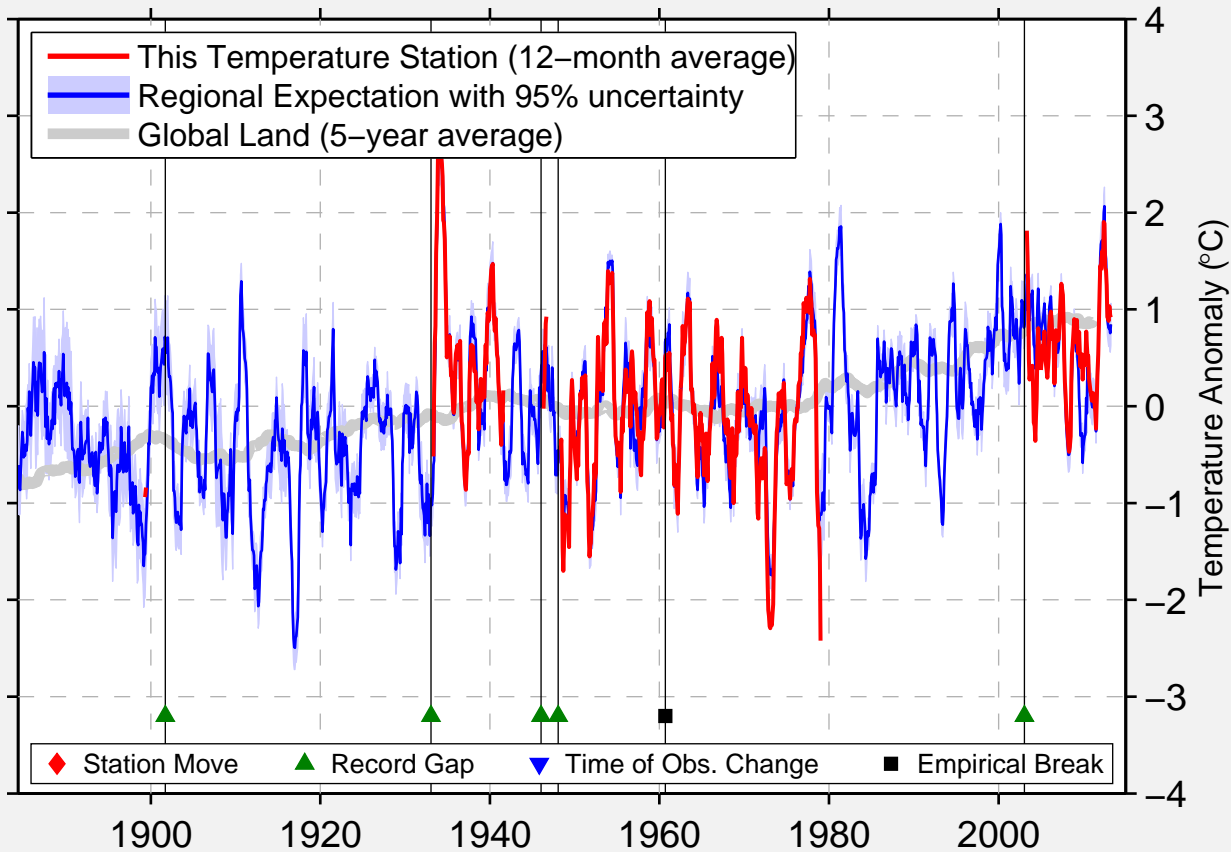

# ROCK SPRINGS FIRE DEPARTMENT

41.581 N, 109.228 W (United States)

Data Quality Controlled and Aligned at Breakpoints

Berkeley Earth