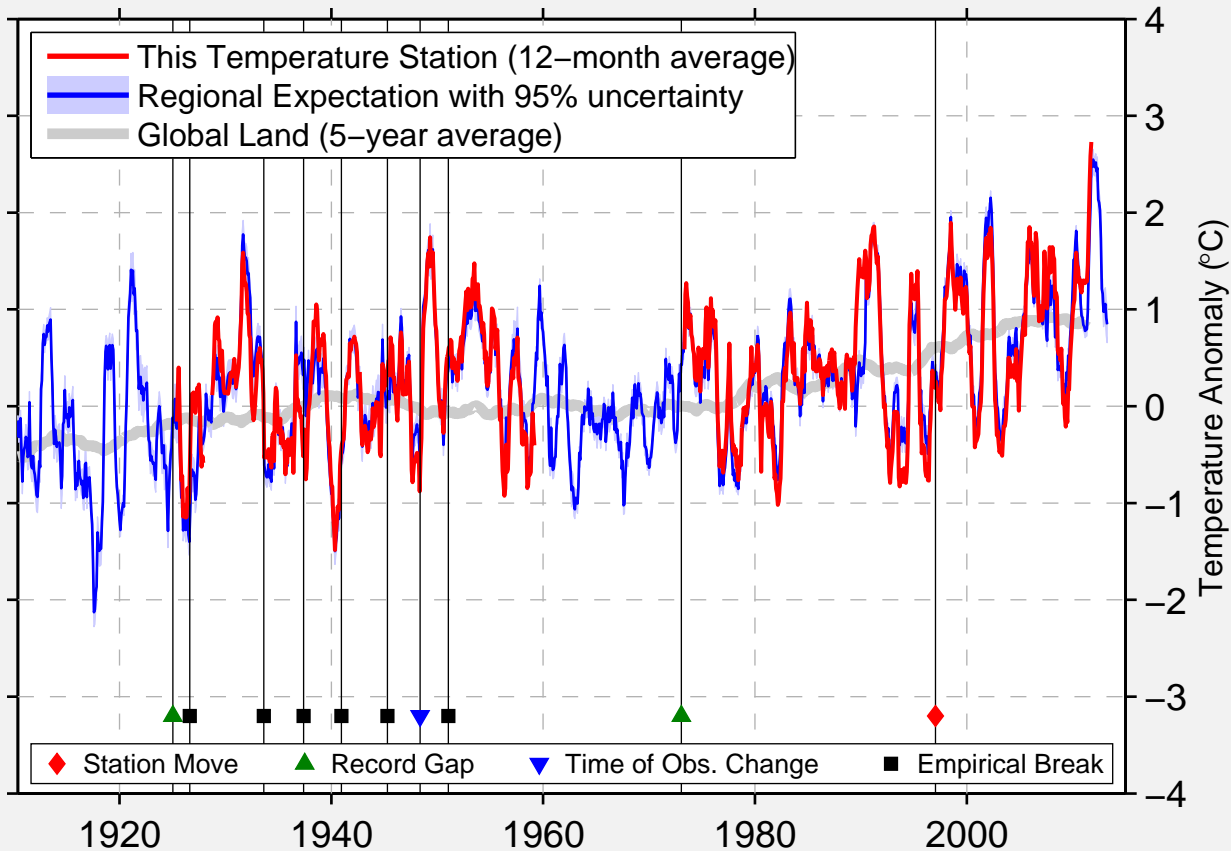

WALDEN 1 ESE

41.559 N, 74.165 W (United States)

Data Quality Controlled and Aligned at Breakpoints

Berkeley Earth