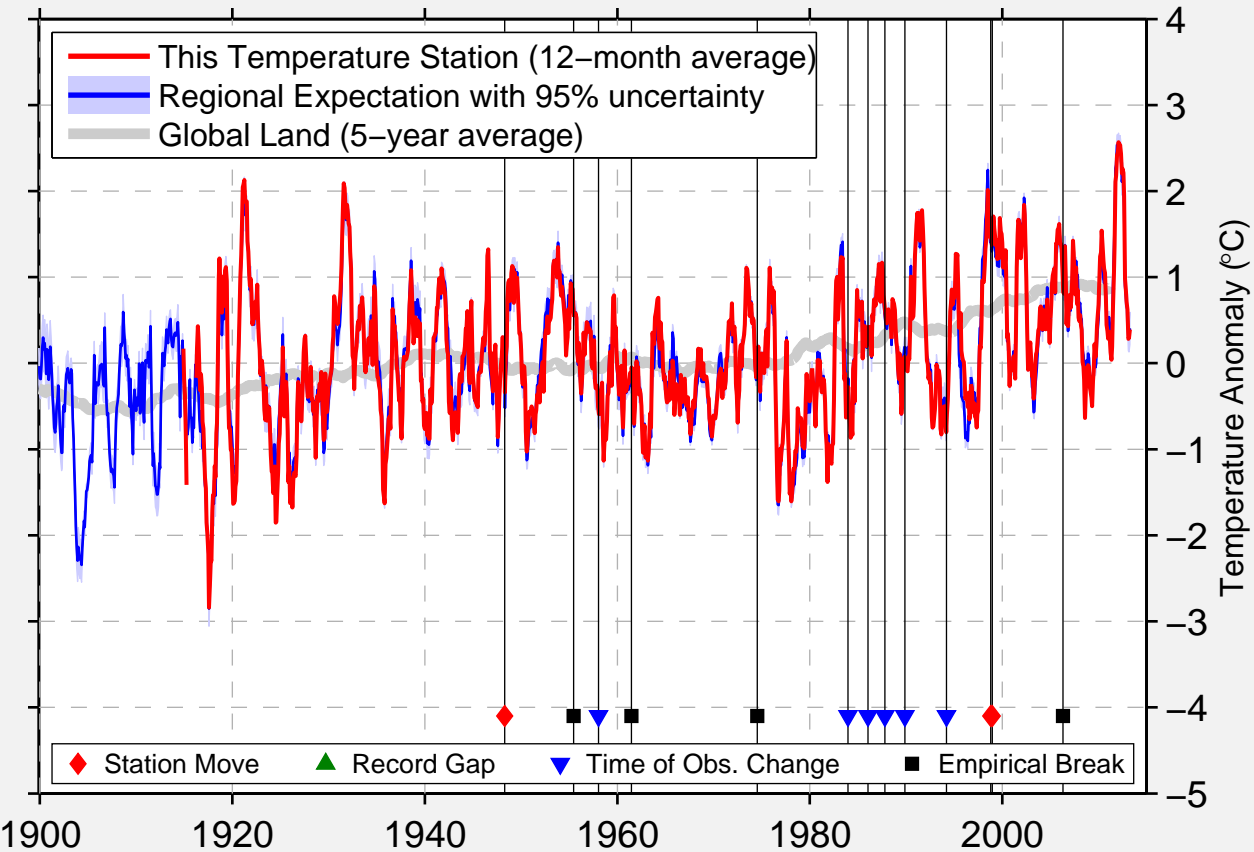

# GOSHEN COLLEGE

41.557 N, 85.882 W (United States)

1900

1920

1940

1960

1980

2000

Data Quality Controlled and Aligned at Breakpoints

Berkeley Earth