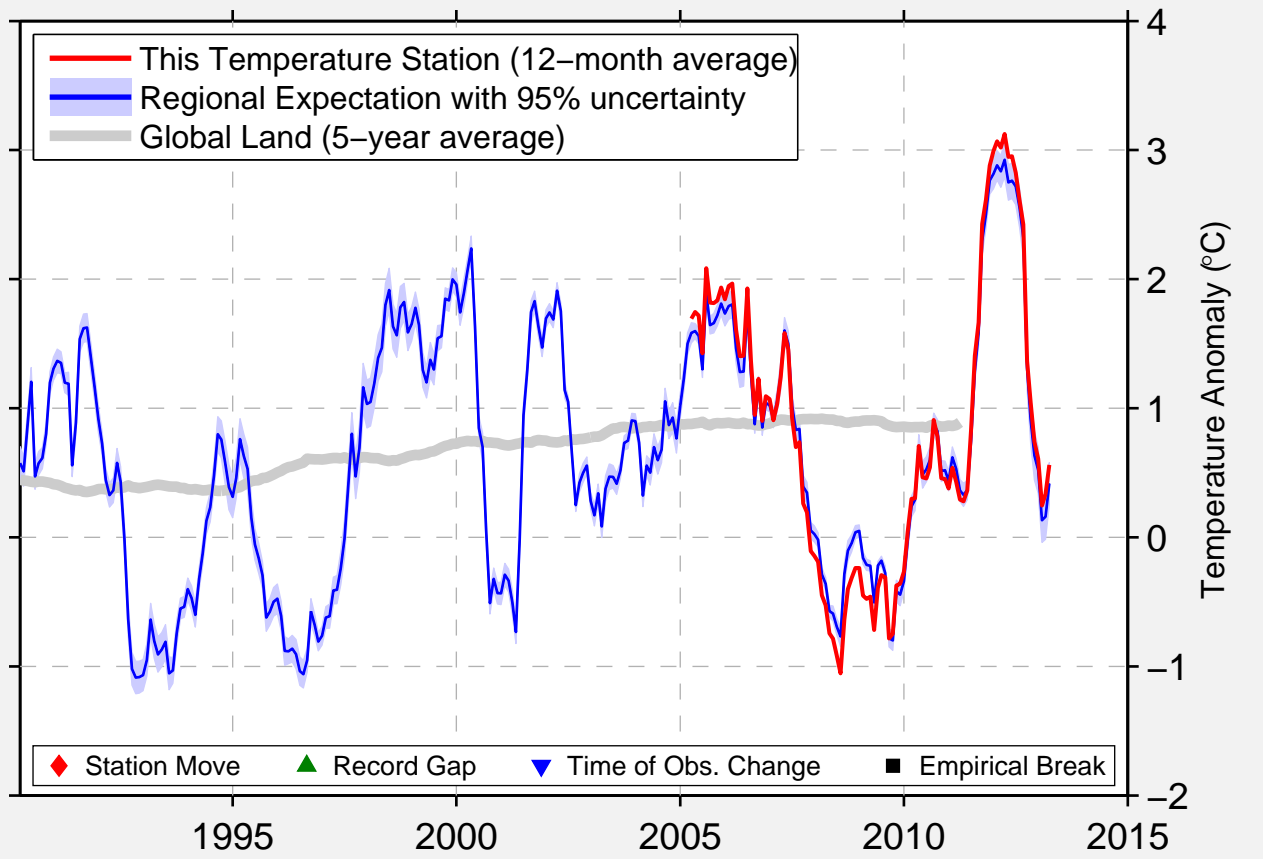

DES MOINES 17 E

41.556 N, 93.286 W (United States)

◆ Station Move ▲ Record Gap ▼ Time of Obs. Change ■ Empirical Break