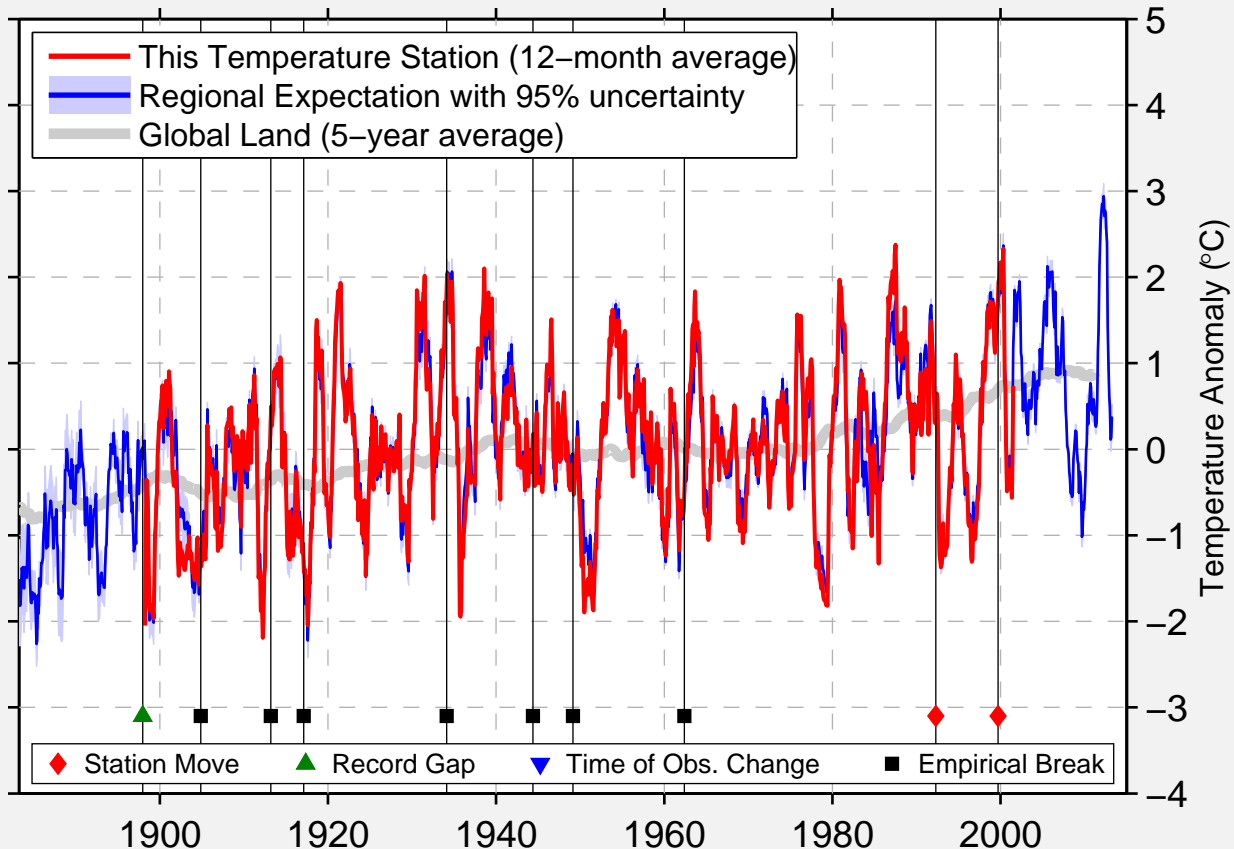

BLAIR

41.554 N, 96.141 W (United States)

Data Quality Controlled and Aligned at Breakpoints

Berkeley Earth