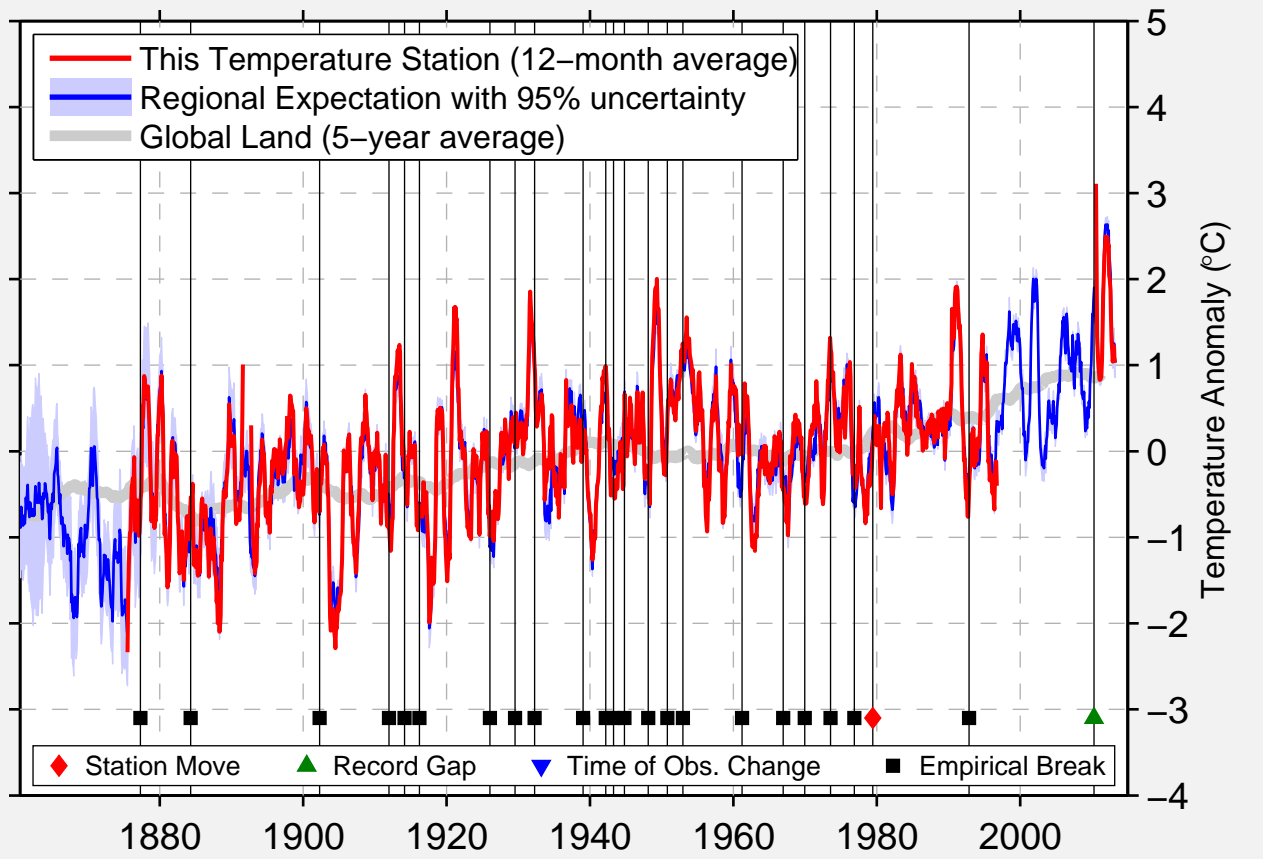

# MIDDLETOWN 4 W

41.550 N, 72.717 W (United States)

Data Quality Controlled and Aligned at Breakpoints

Berkeley Earth