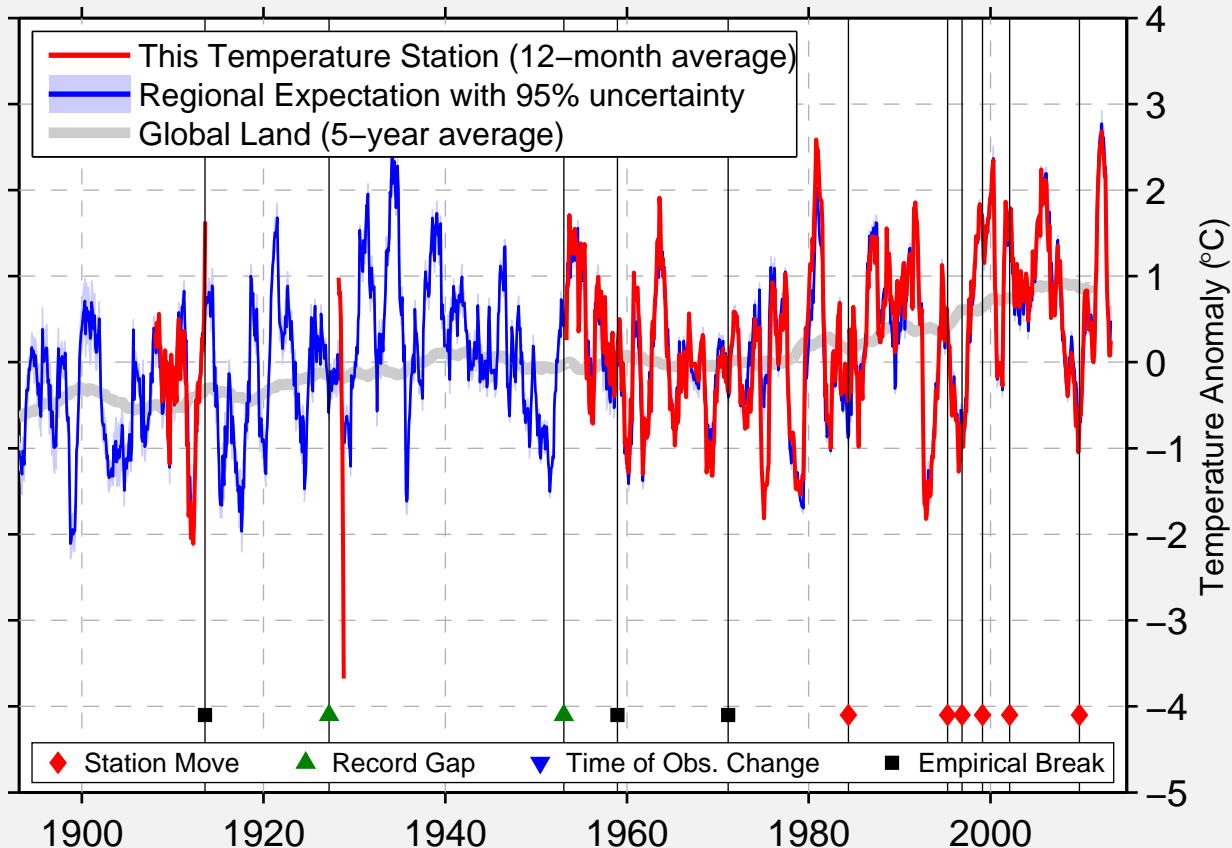

# GREELEY

41.546 N, 98.533 W (United States)

Data Quality Controlled and Aligned at Breakpoints

Berkeley Earth