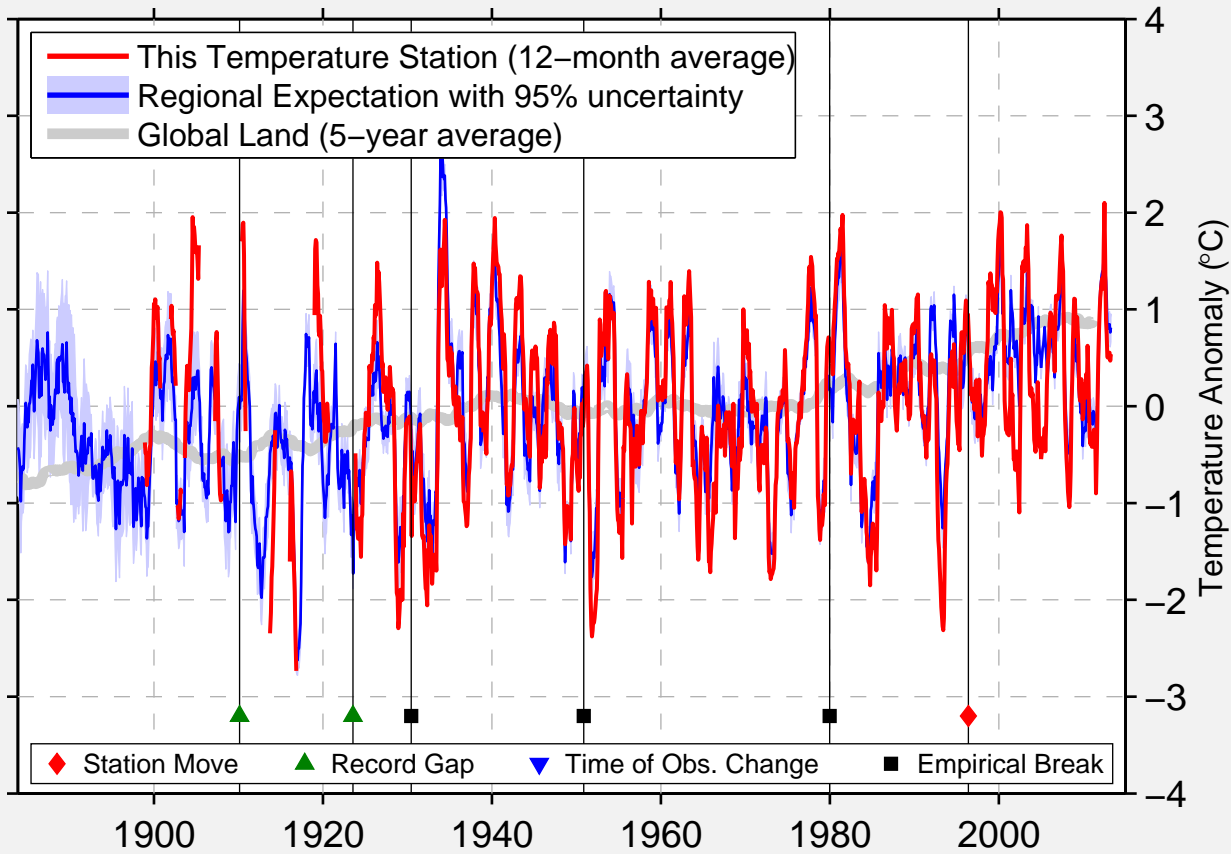

WOODRUFF

41.528 N, 111.152 W (United States)

Data Quality Controlled and Aligned at Breakpoints

Berkeley Earth