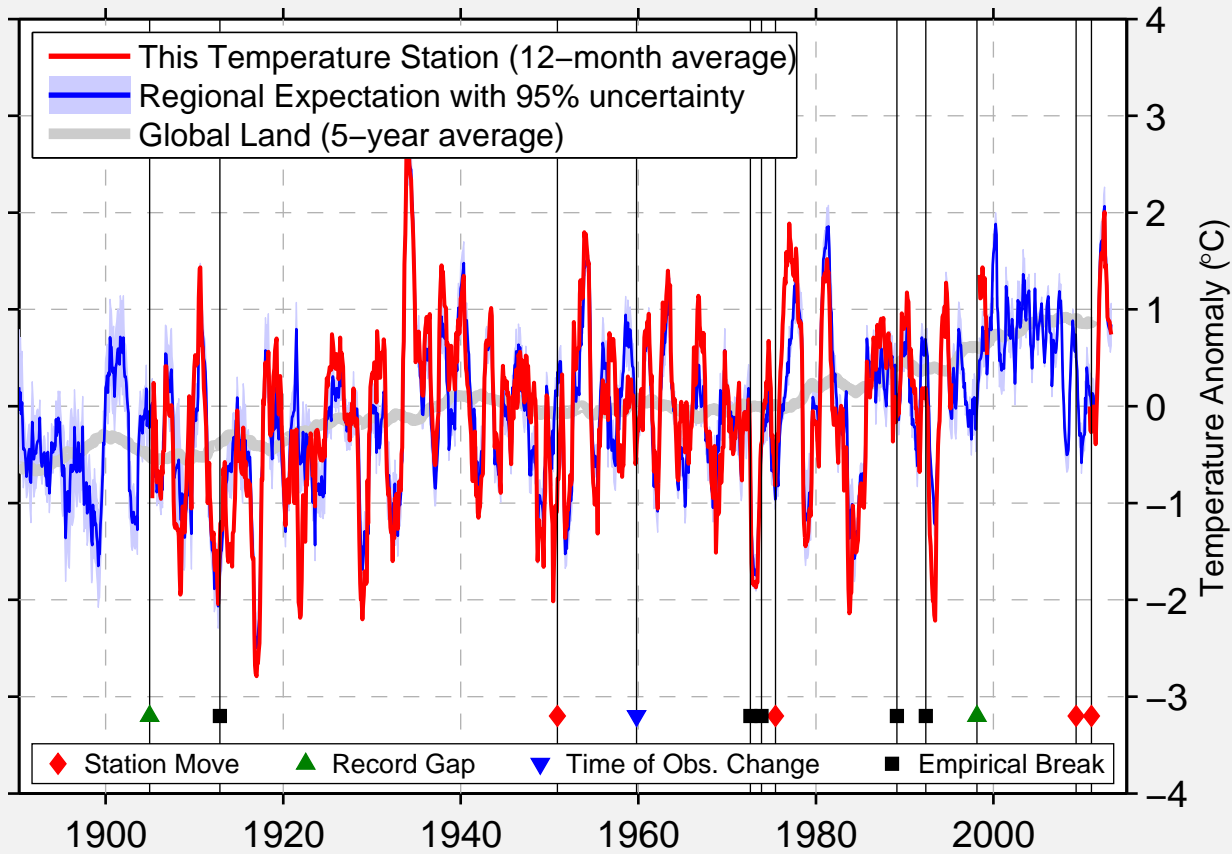

GREEN RIVER

41.527 N, 109.471 W (United States)

Data Quality Controlled and Aligned at Breakpoints

Berkeley Earth