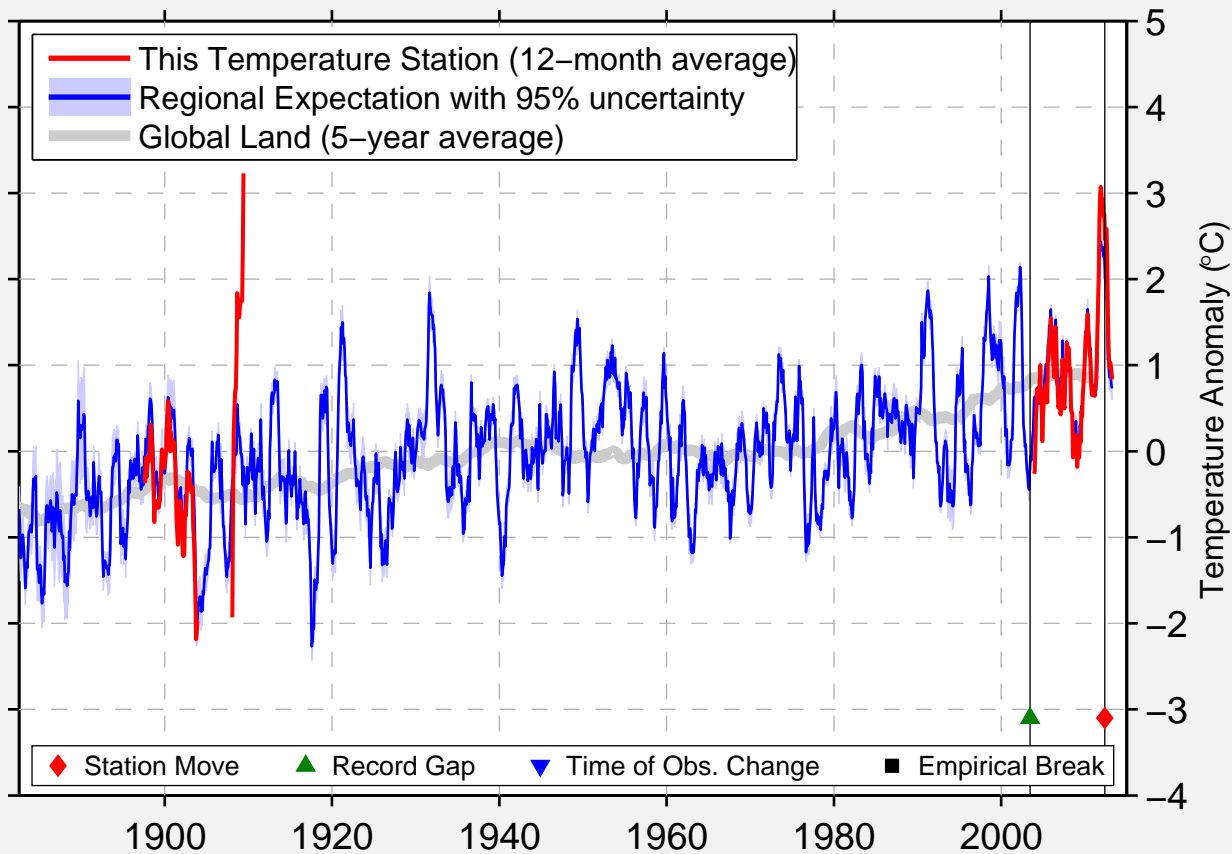

DUSHORE 3 SSW

41.516 N, 76.382 W (United States)

Data Quality Controlled and Aligned at Breakpoints

Berkeley Earth