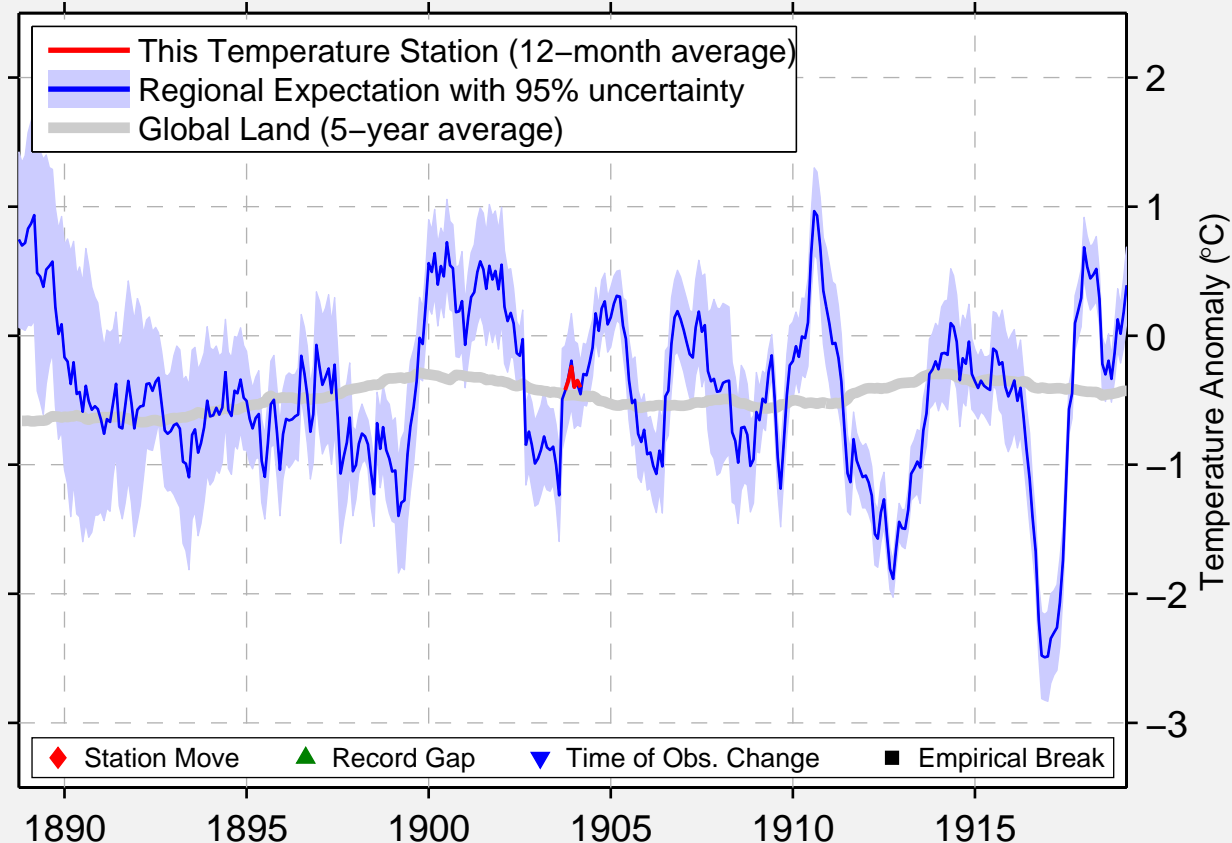

TERRACE

41.500 N, 113.550 W (United States)

Data Quality Controlled and Aligned at Breakpoints

Berkeley Earth