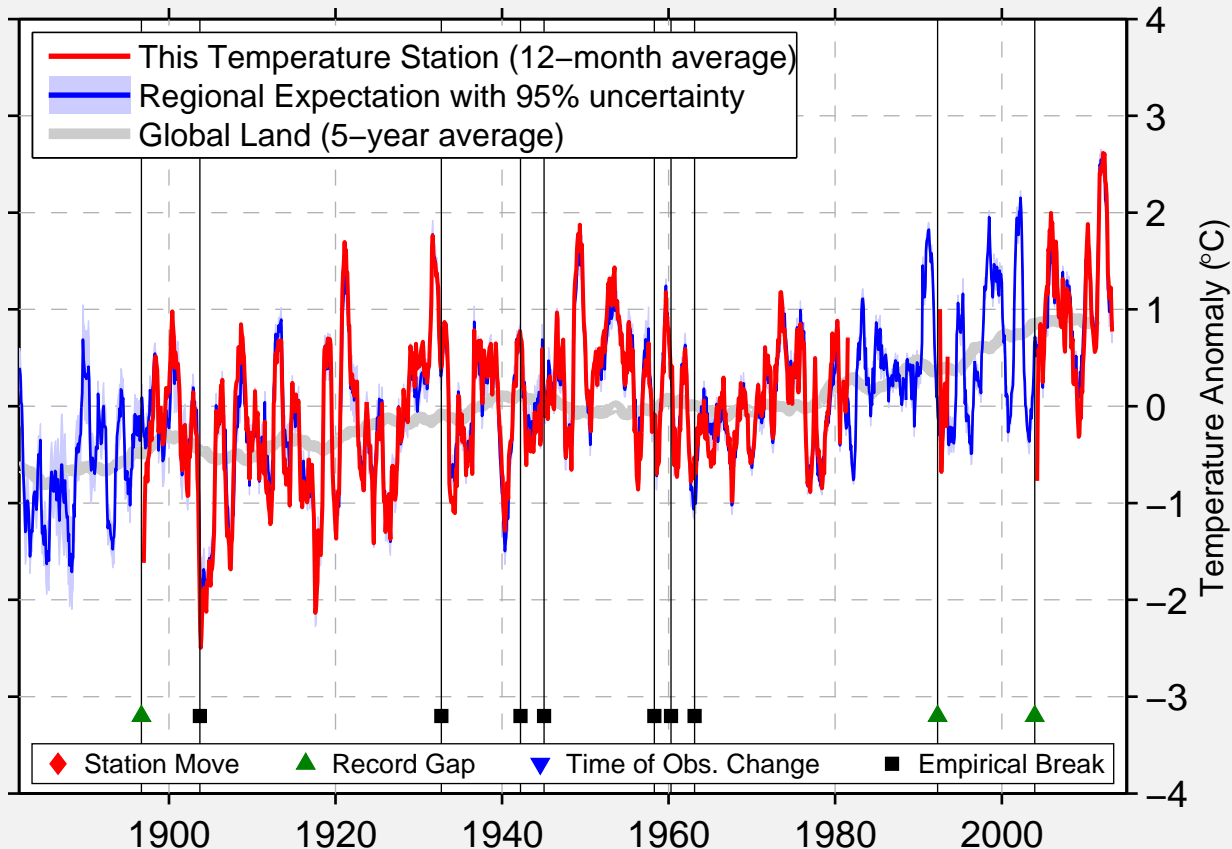

CARMEL 4 N

41.453 N, 73.669 W (United States)

Data Quality Controlled and Aligned at Breakpoints

Berkeley Earth