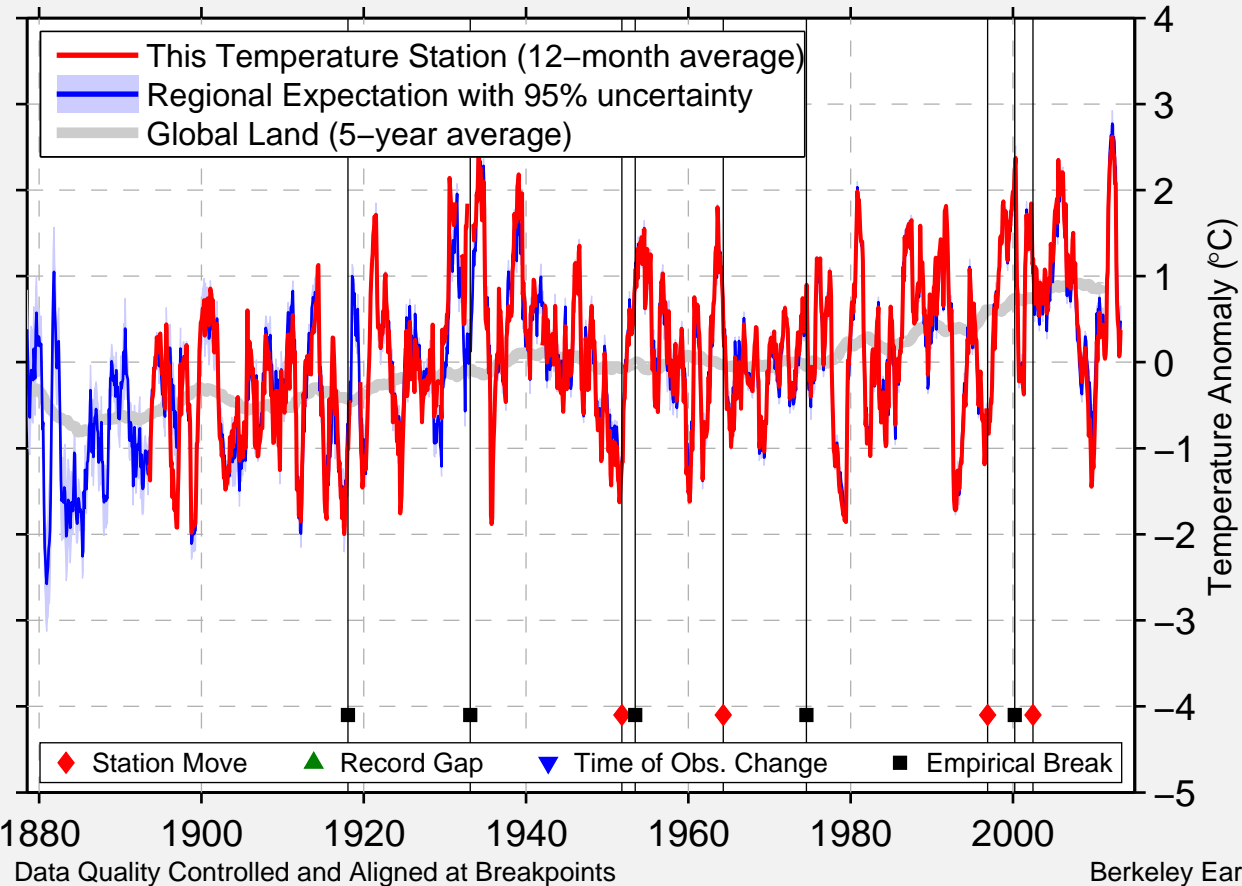

GENOA 2 W

41.451 N, 97.764 W (United States)

Data Quality Controlled and Aligned at Breakpoints

Berkeley Earth