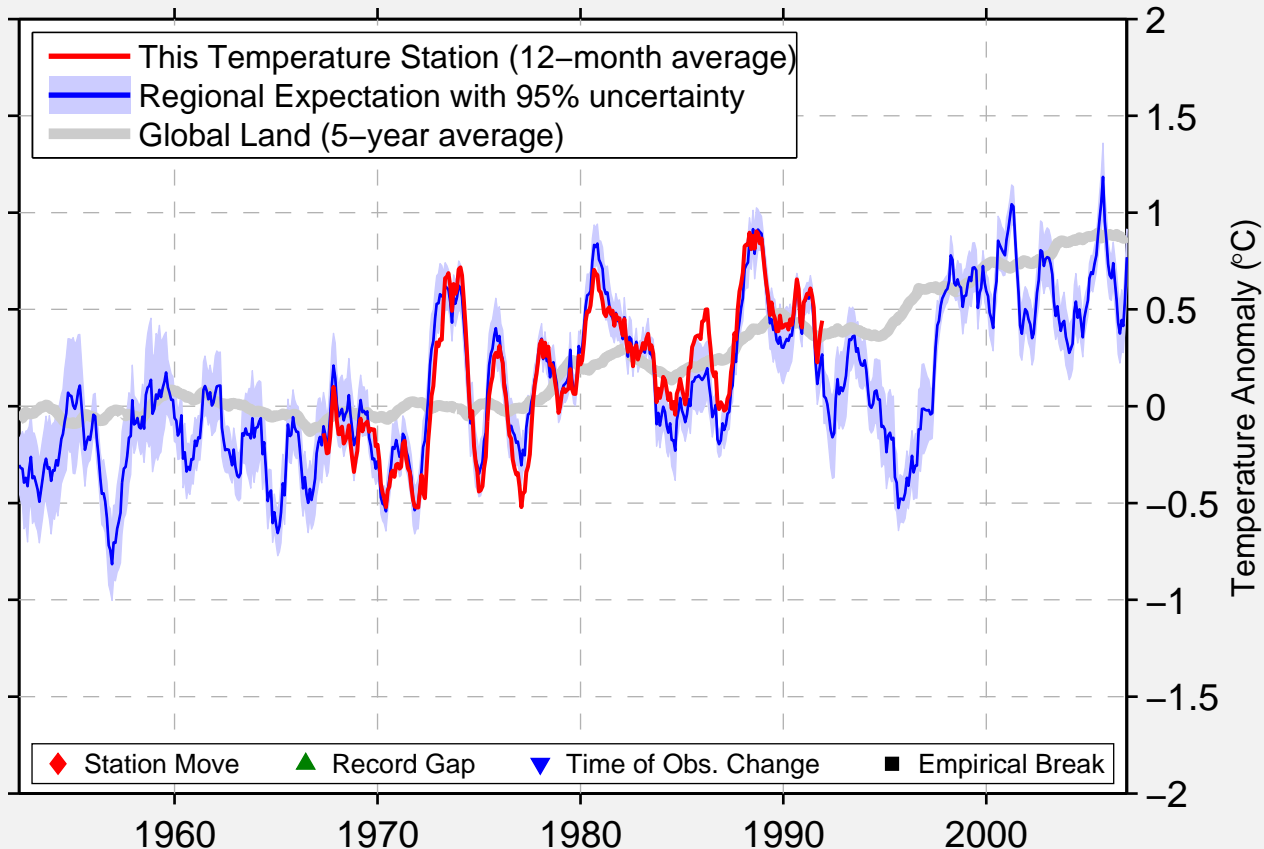

GREEN CAPE LIGHTHOUSE

37.268 S, 150.050 E (Australia)

Data Quality Controlled and Aligned at Breakpoints

Berkeley Earth