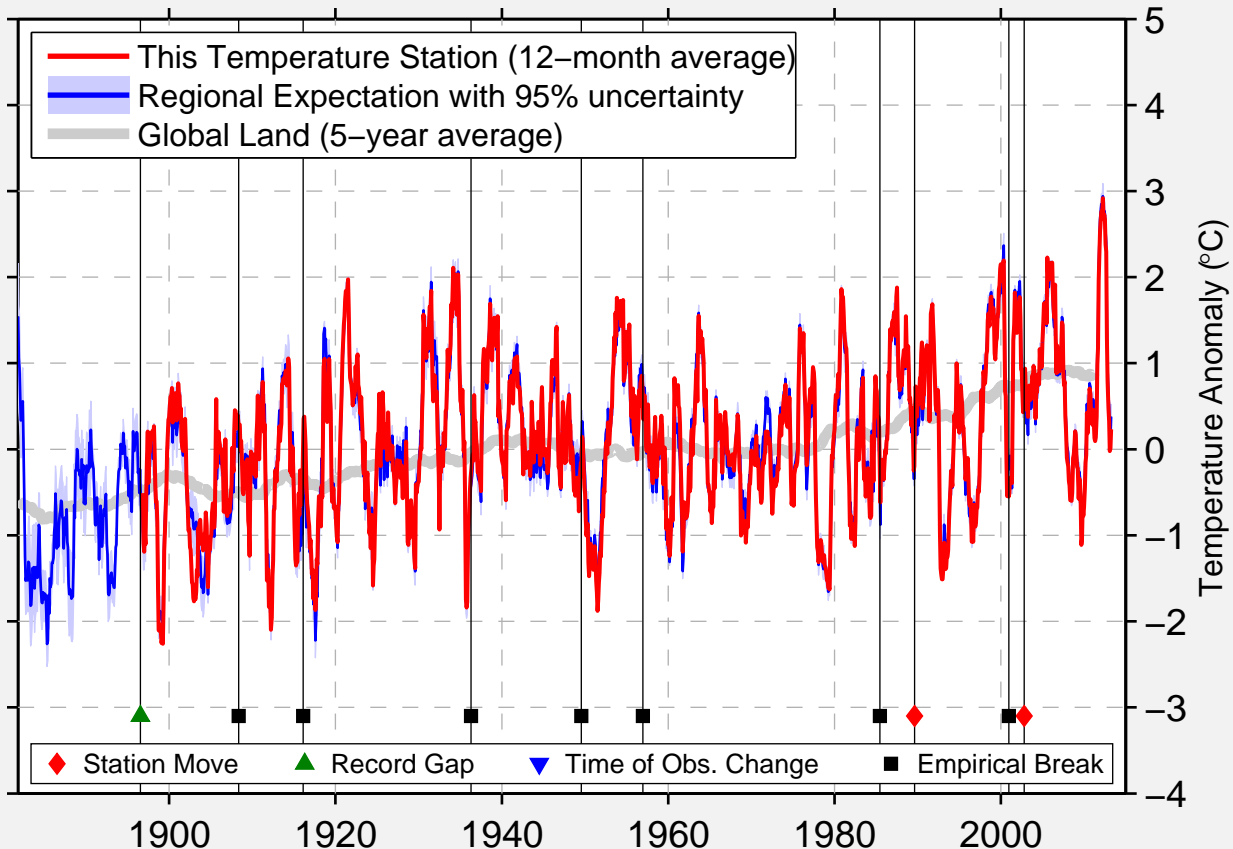

FREMONT

41.430 N, 96.467 W (United States)

Data Quality Controlled and Aligned at Breakpoints

Berkeley Earth