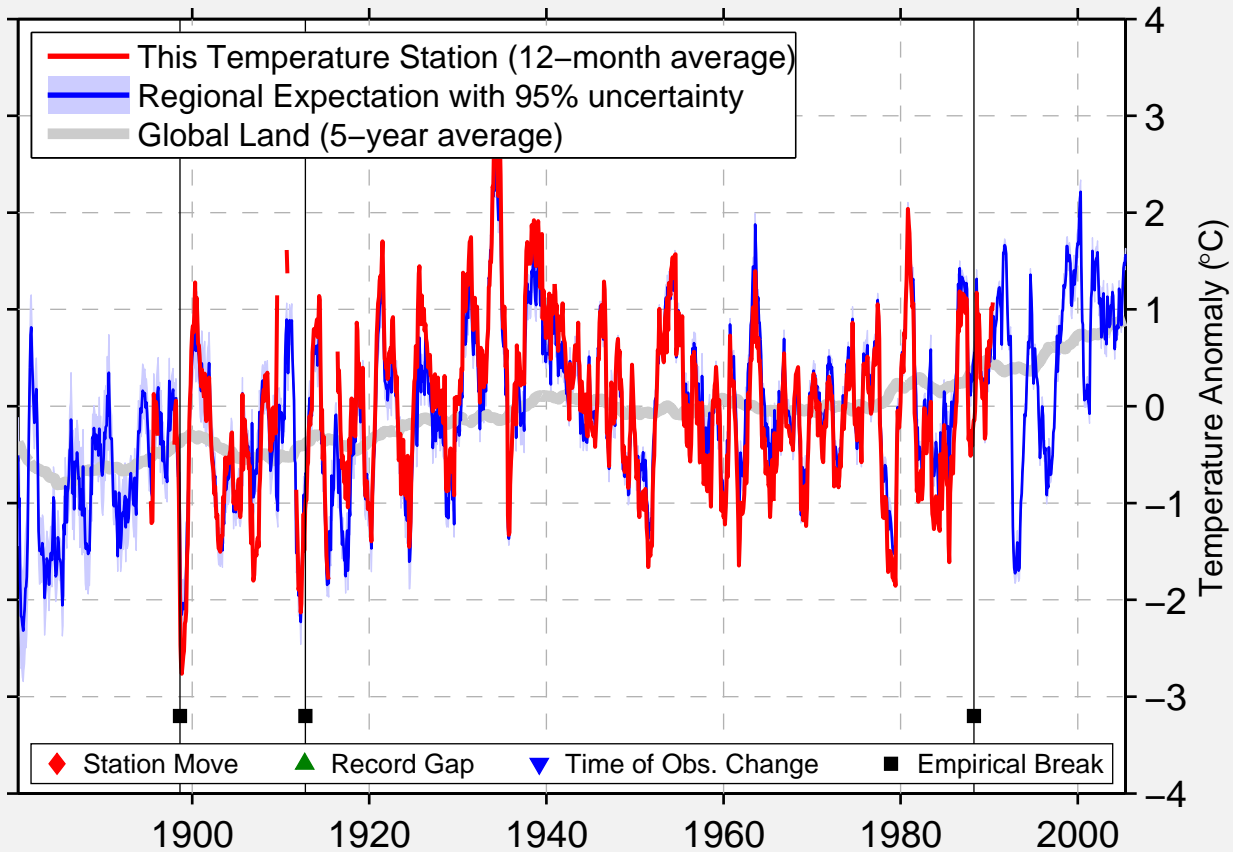

# BROKEN-BOW-2W

41.400 N, 99.700 W (United States)

Data Quality Controlled and Aligned at Breakpoints

Berkeley Earth