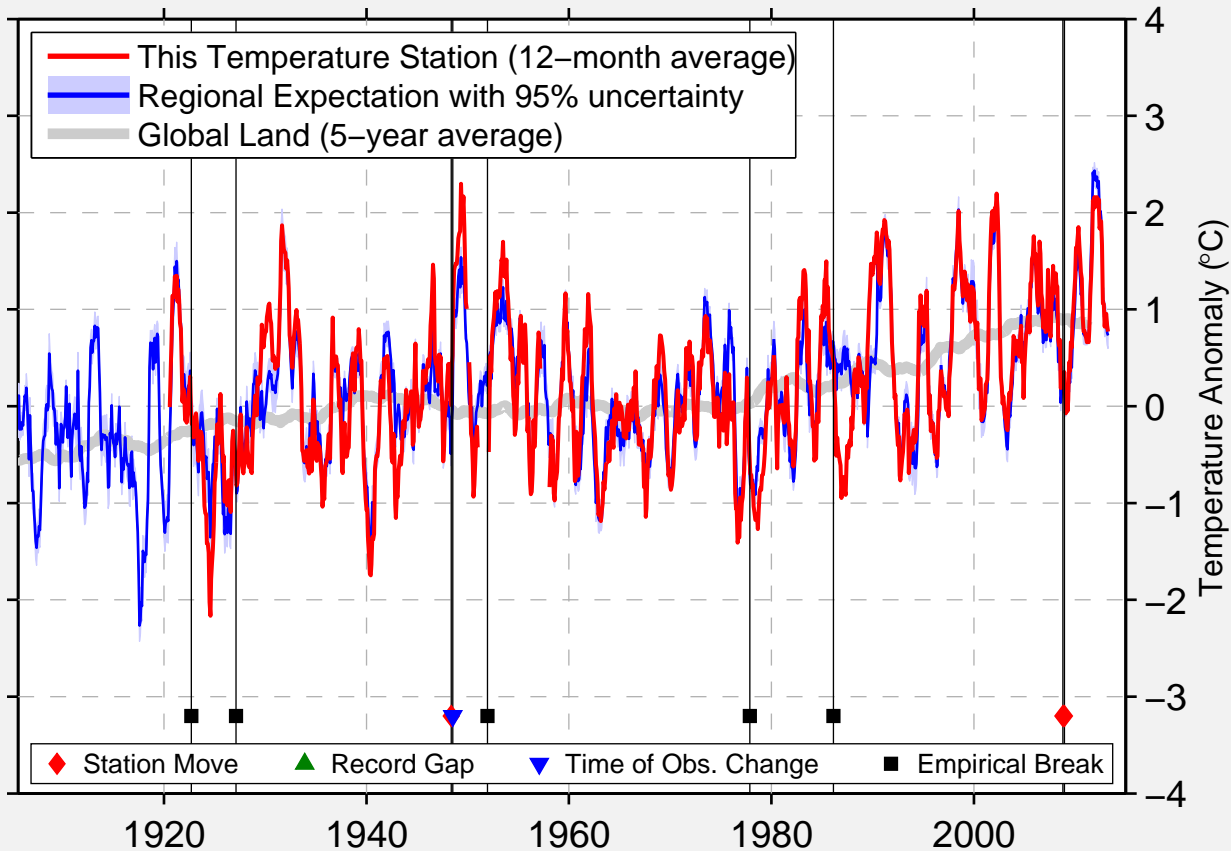

PLEASANT MOUNT 1 W

41.378 N, 75.673 W (United States)

Data Quality Controlled and Aligned at Breakpoints

Berkeley Earth