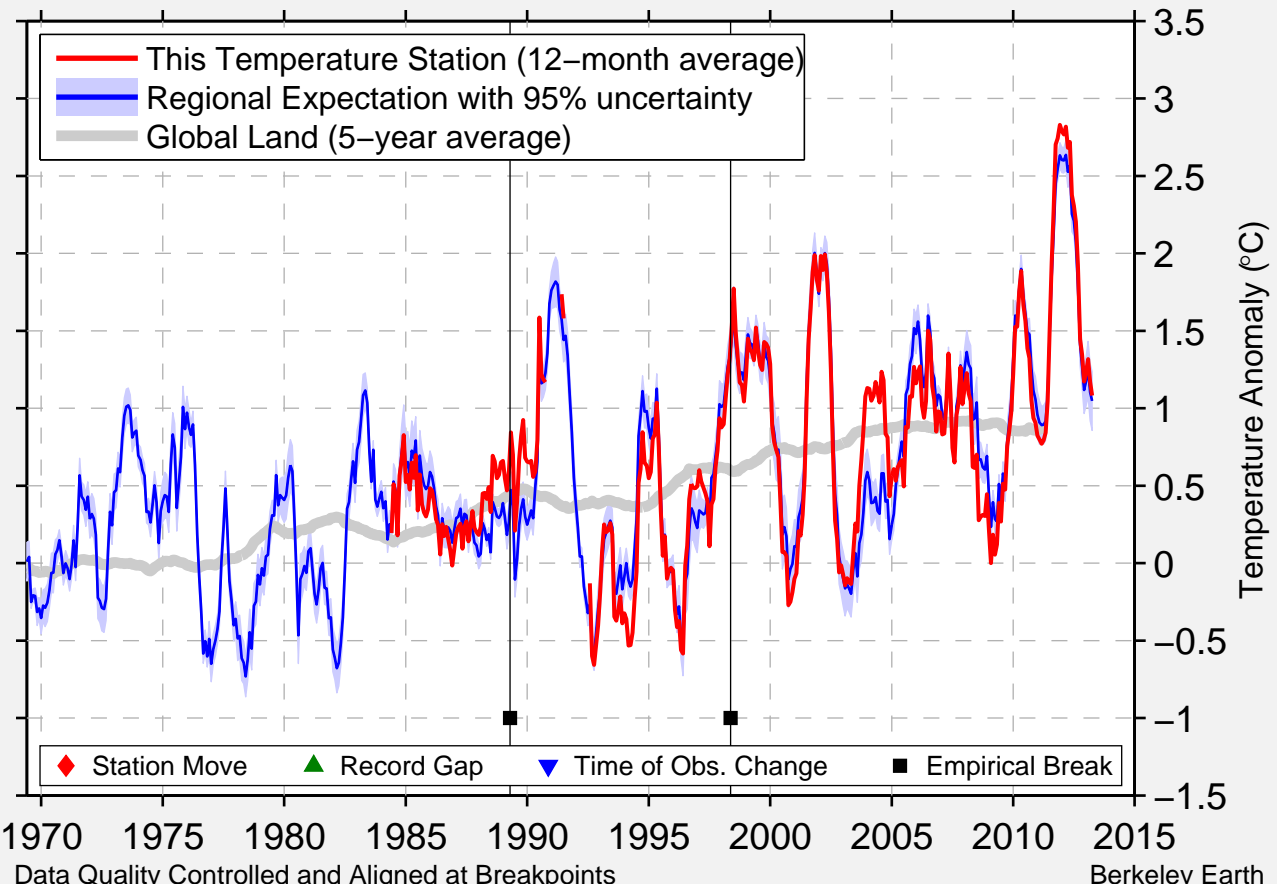

DANBURY MUNI ARPT

41.371 N, 73.482 W (United States)

Data Quality Controlled and Aligned at Breakpoints

Berkeley Earth