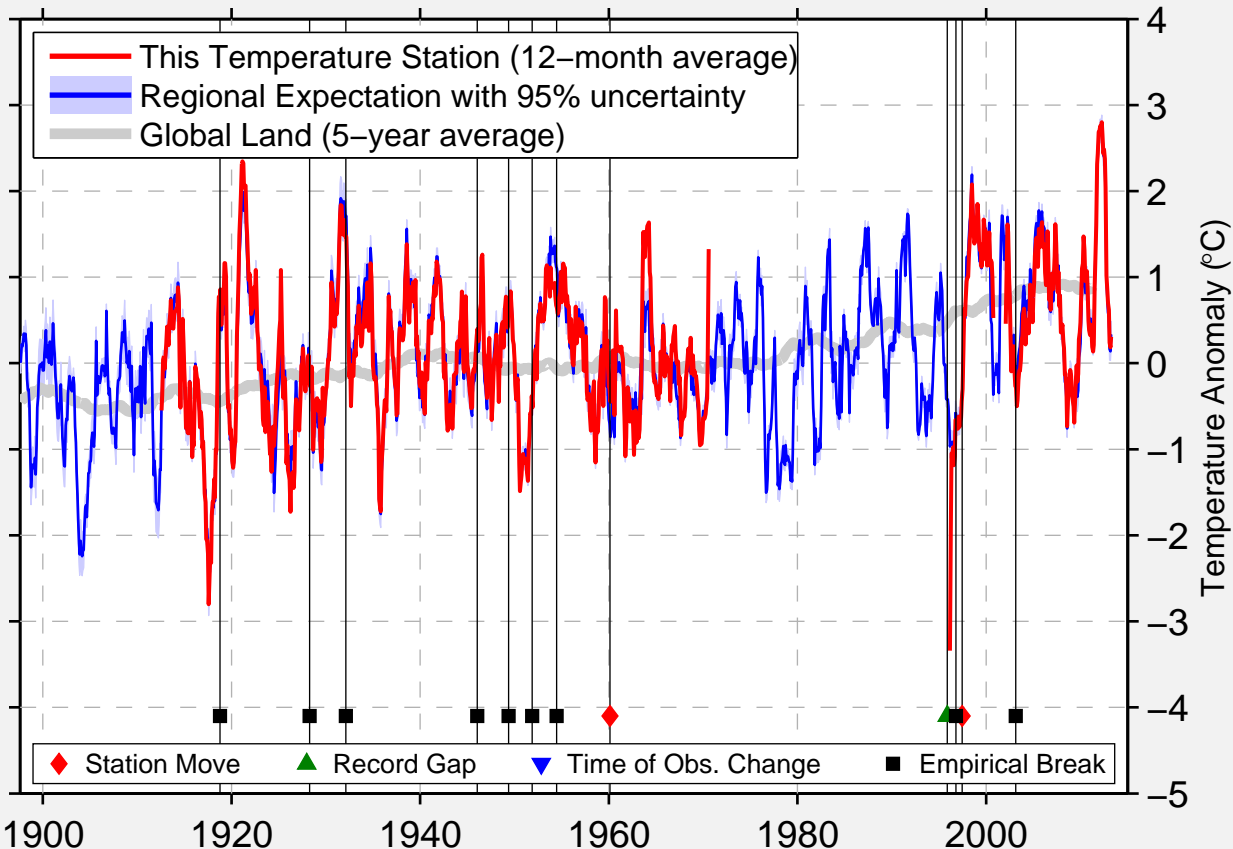

MORRIS 1 NW

41.371 N, 88.434 W (United States)

Data Quality Controlled and Aligned at Breakpoints

Berkeley Earth